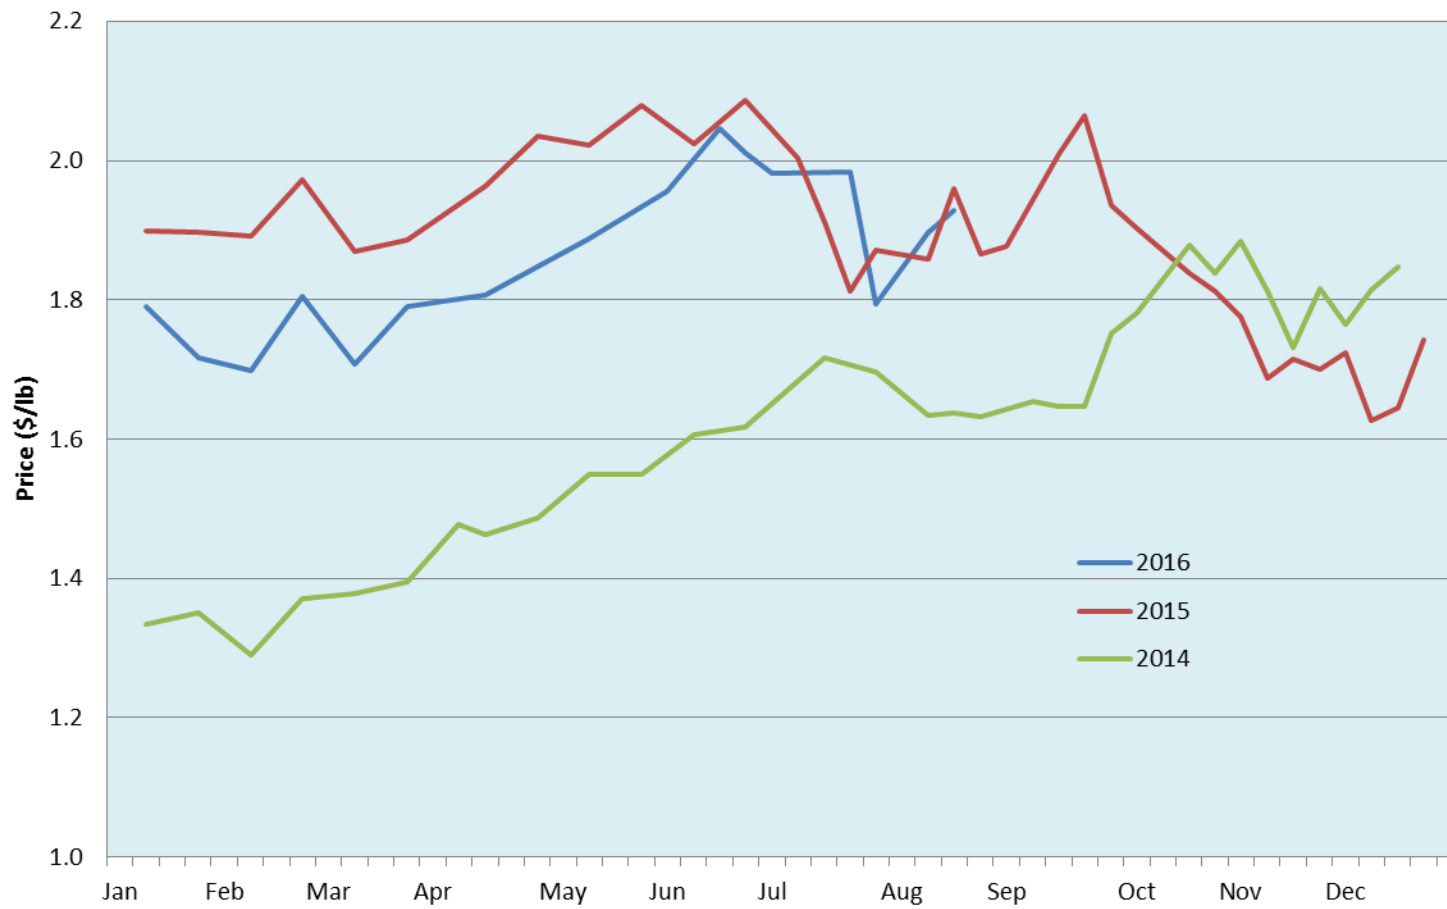

Trends* in auction price for heavy lambs in Alberta

* Due to differences among auctions, prices are reported as 'trends' rather than averages.
Graph is updated only for weeks with three markets reporting prices.