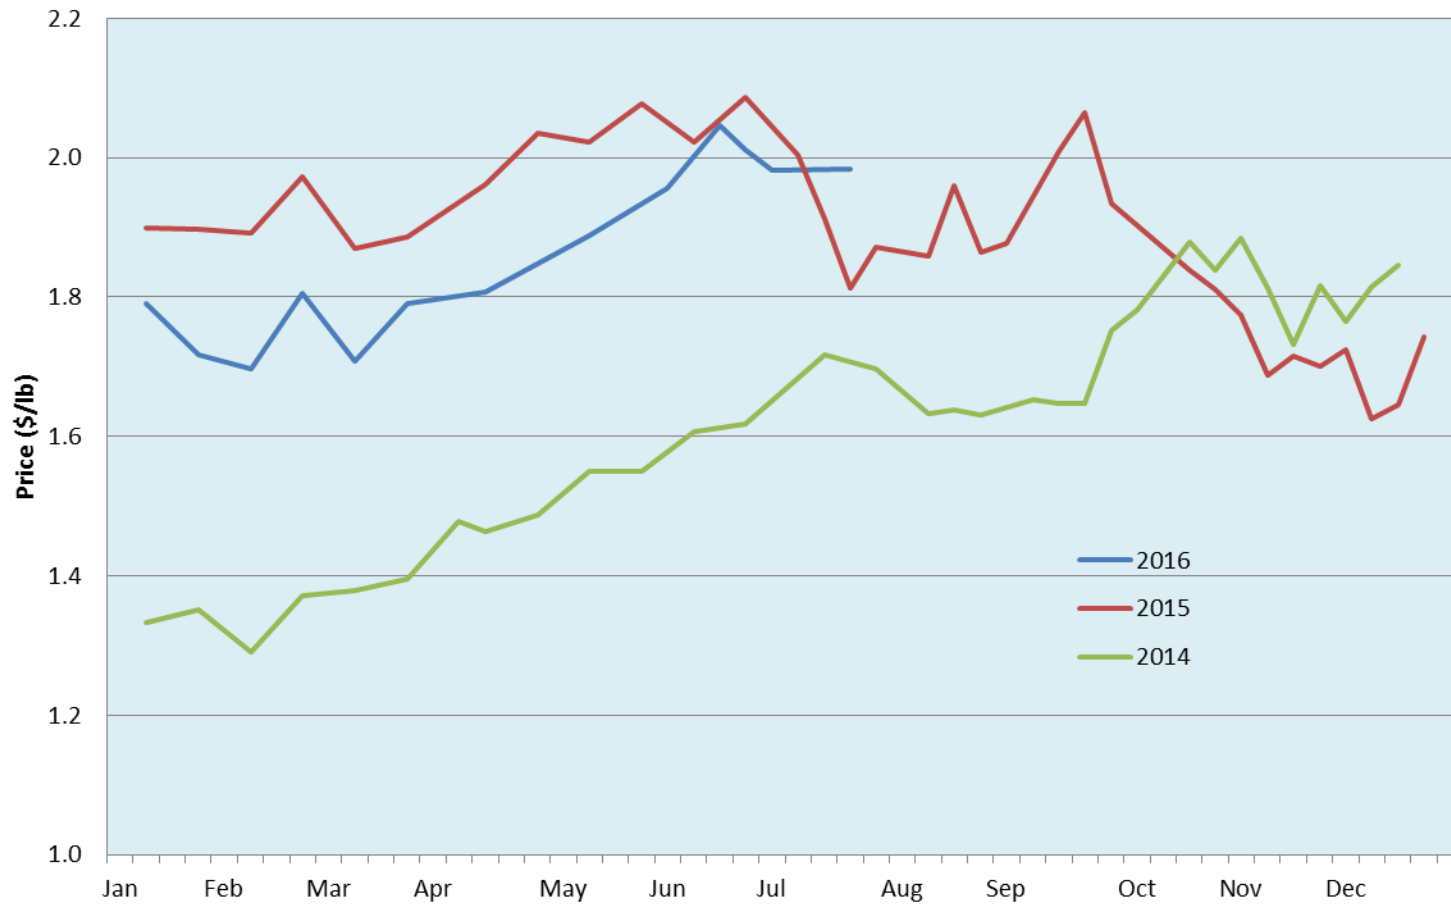

Trends* in auction price for heavy lambs in Alberta

* Due to differences among auctions, prices are reported as 'trends' rather than averages.
Graph is updated only for weeks with three markets reporting prices.