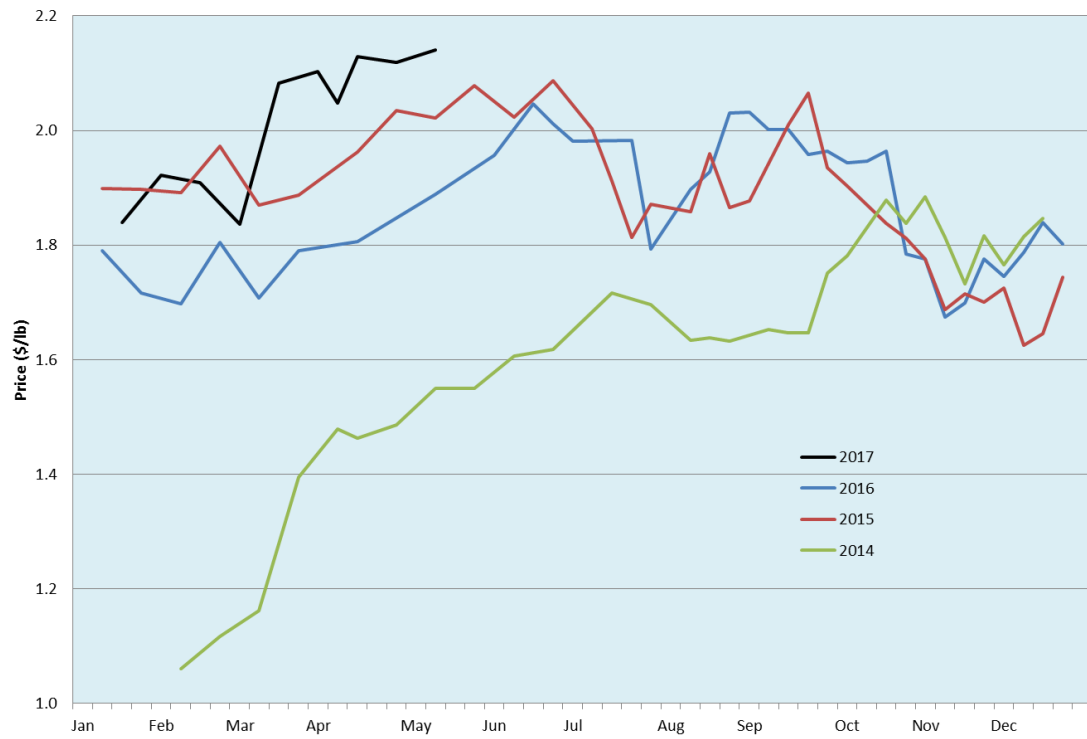

Trends* in auction price for heavy lambs in Alberta

*Due to differences among auctions, prices are reported as 'trends' rather than averages.
This graph is updated on weeks with three markets reporting prices.