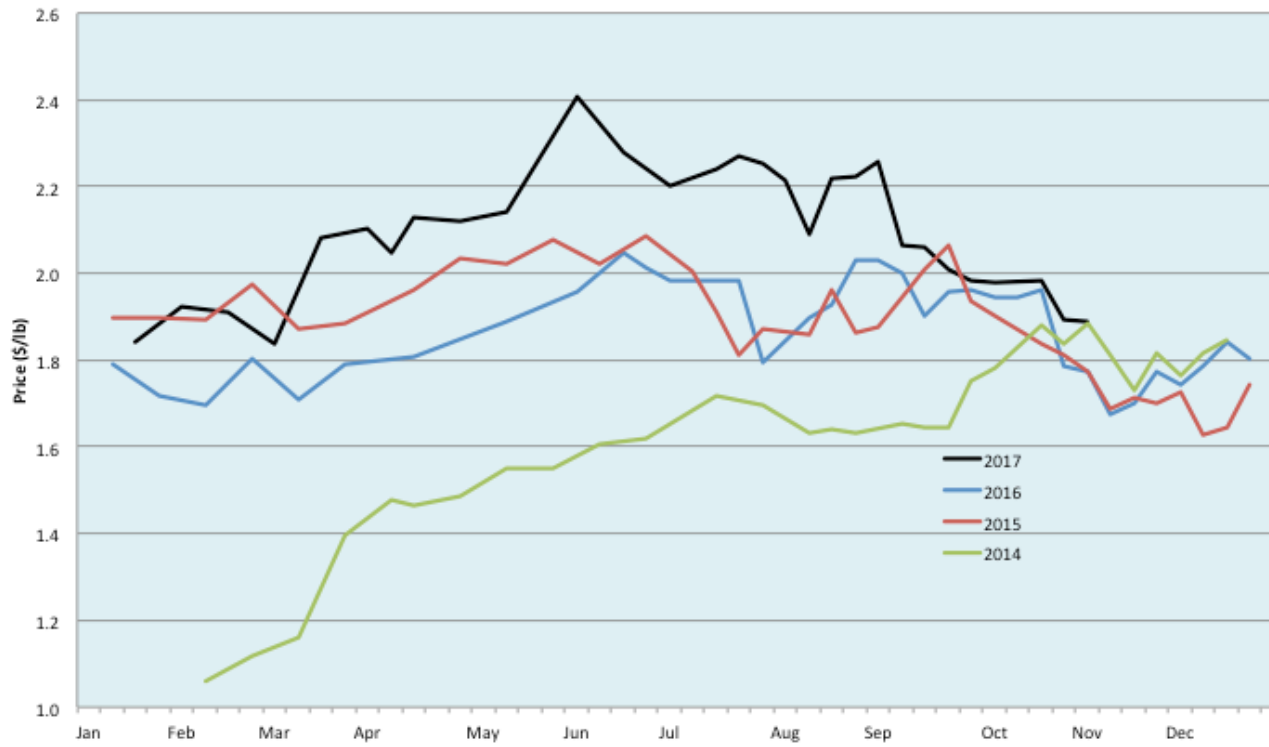

Trends* in auction price for heavy lambs in Alberta

*Due to differences among auctions, prices are reported as 'trends' rather than averages.
This graph is updated on weeks with three markets reporting prices.