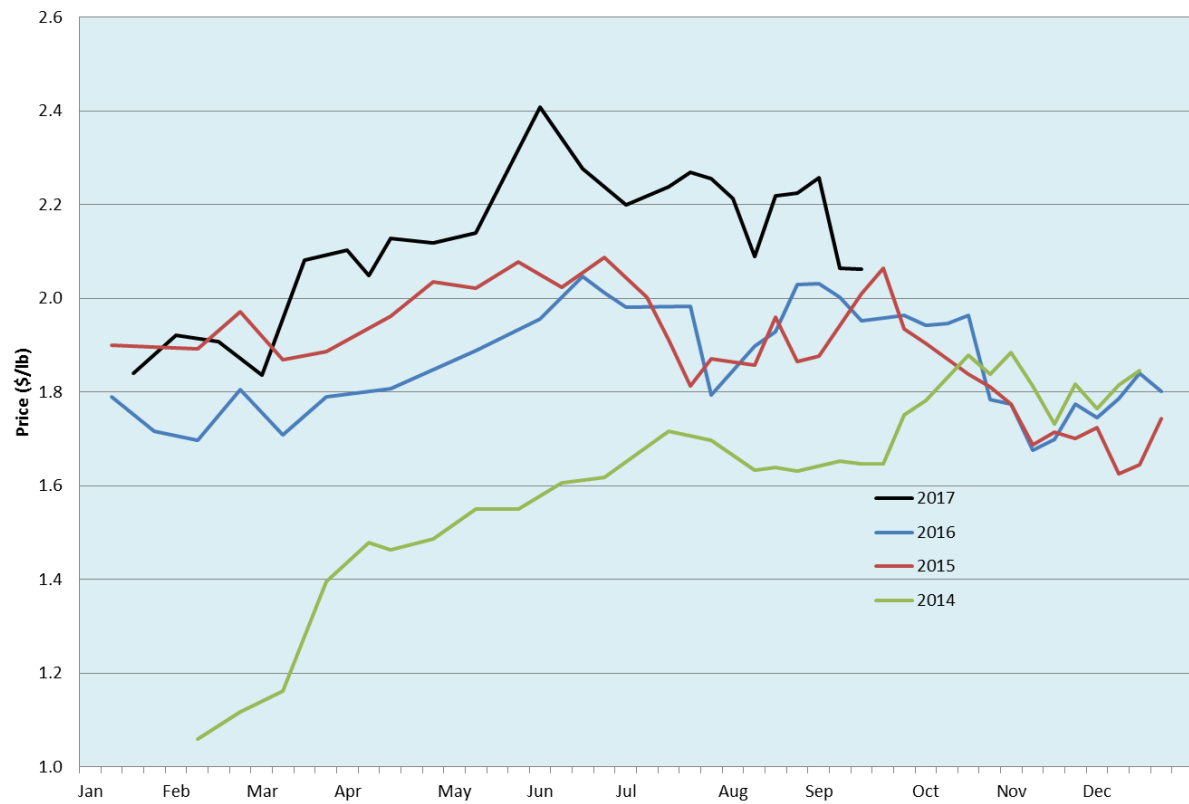

Trends* in auction price for heavy lambs in Alberta

*Due to differences among auctions, prices are reported as 'trends' rather than averages.
This graph is updated on weeks with three markets reporting prices.