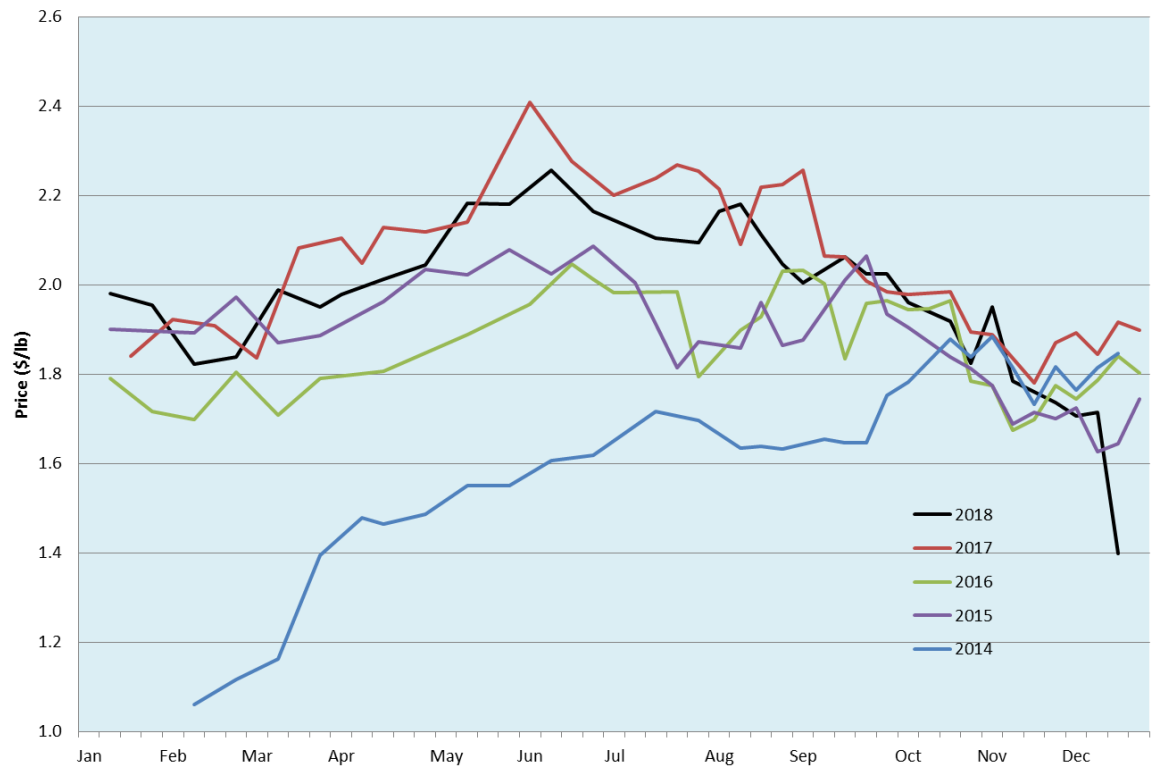

Trends* in auction price for heavy lambs in Alberta

*Due to differences among auctions, prices are reported as 'trends' rather than averages.
This graph is updated on weeks with two or more markets reporting prices.