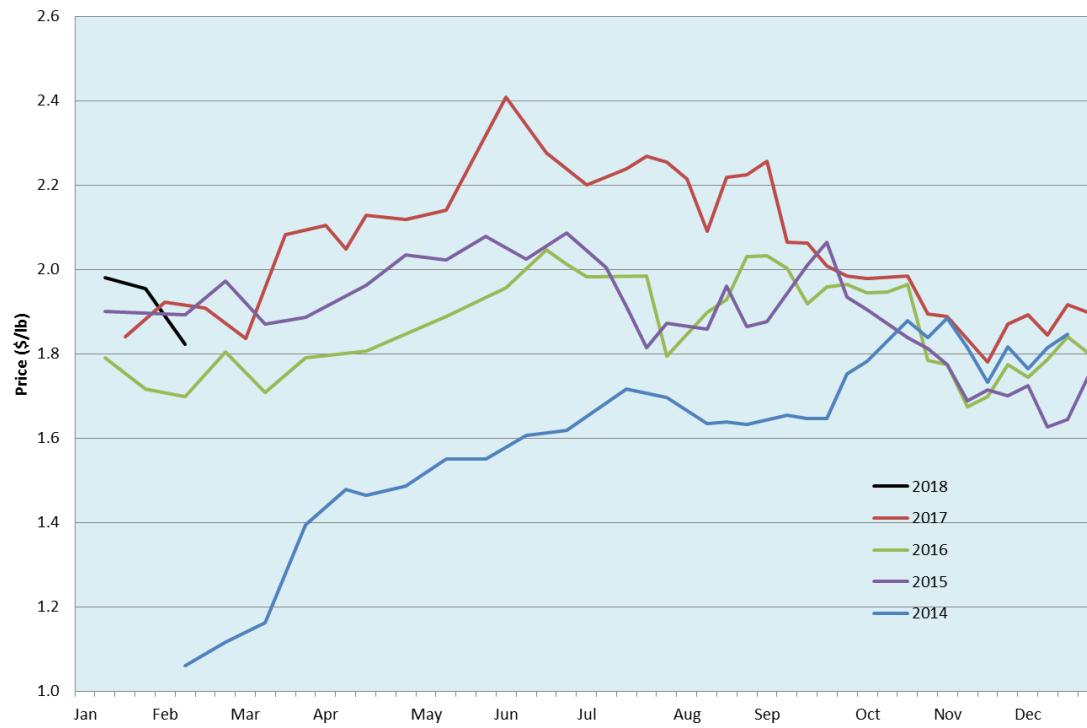

Trends* in auction price for heavy lambs in Alberta

*Due to differences among auctions, prices are reported as 'trends' rather than averages.
This graph is updated on weeks with two or more markets reporting prices.