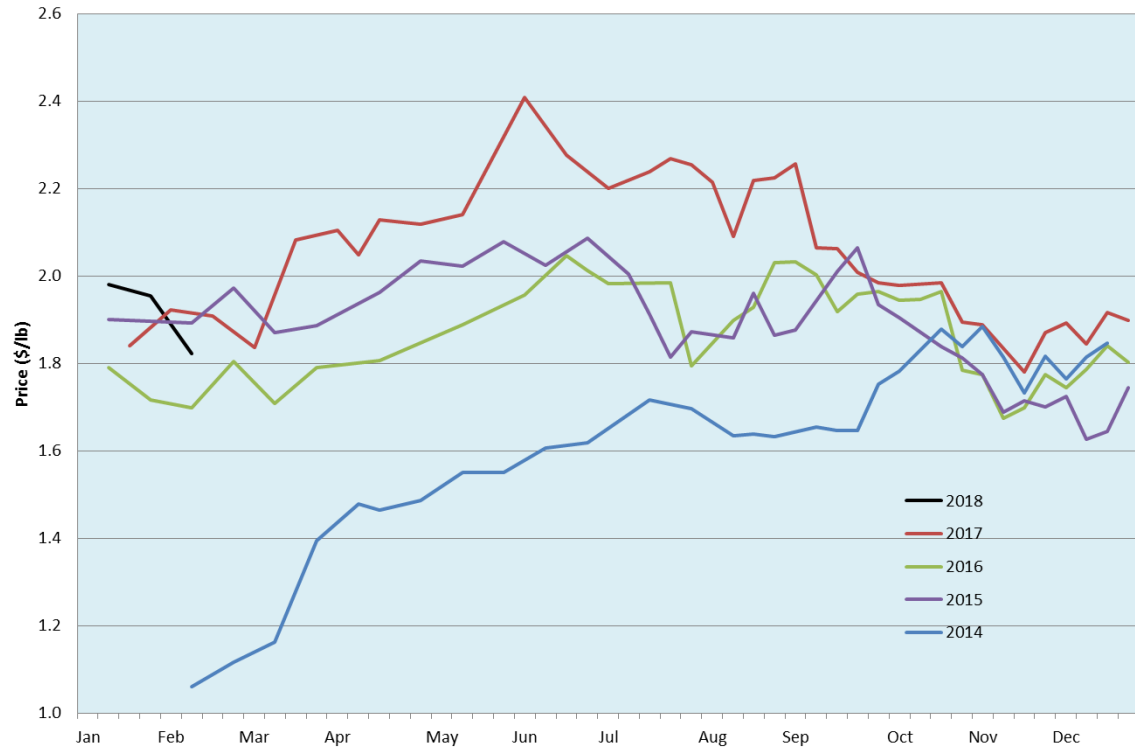

Trends* in auction price for heavy lambs in Alberta

*Due to differences among auctions, prices are reported as 'trends' rather than averages.
This graph is updated on weeks with two or more markets reporting prices.