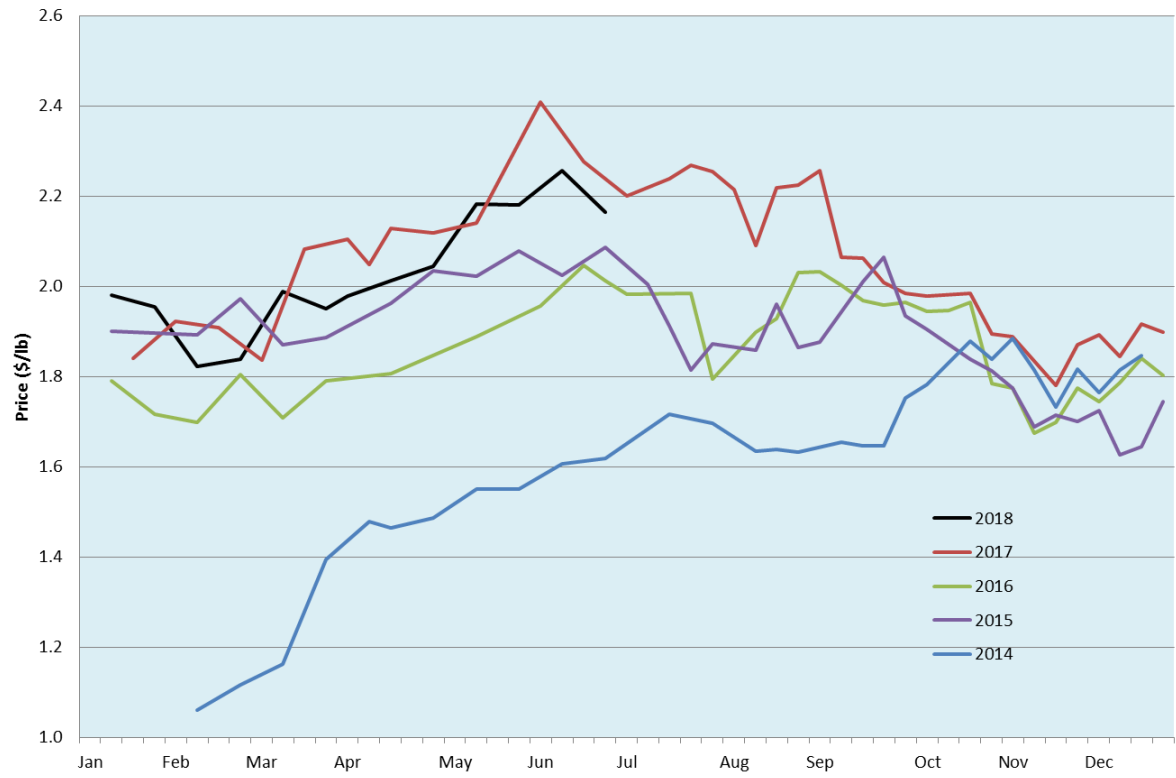

Trends* in auction price for heavy lambs in Alberta

*Due to differences among auctions, prices are reported as 'trends' rather than averages.
This graph is updated on weeks with two or more markets reporting prices.