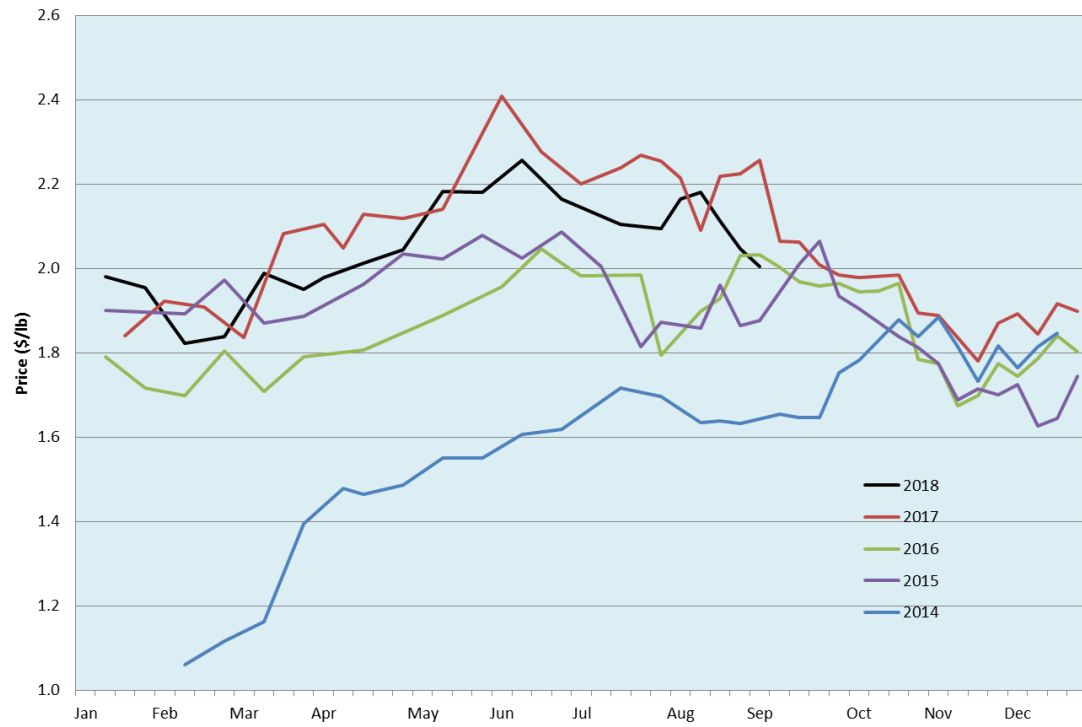

Trends* in auction price for heavy lambs in Alberta

*Due to differences among auctions, prices are reported as 'trends' rather than averages.
This graph is updated on weeks with two or more markets reporting prices.