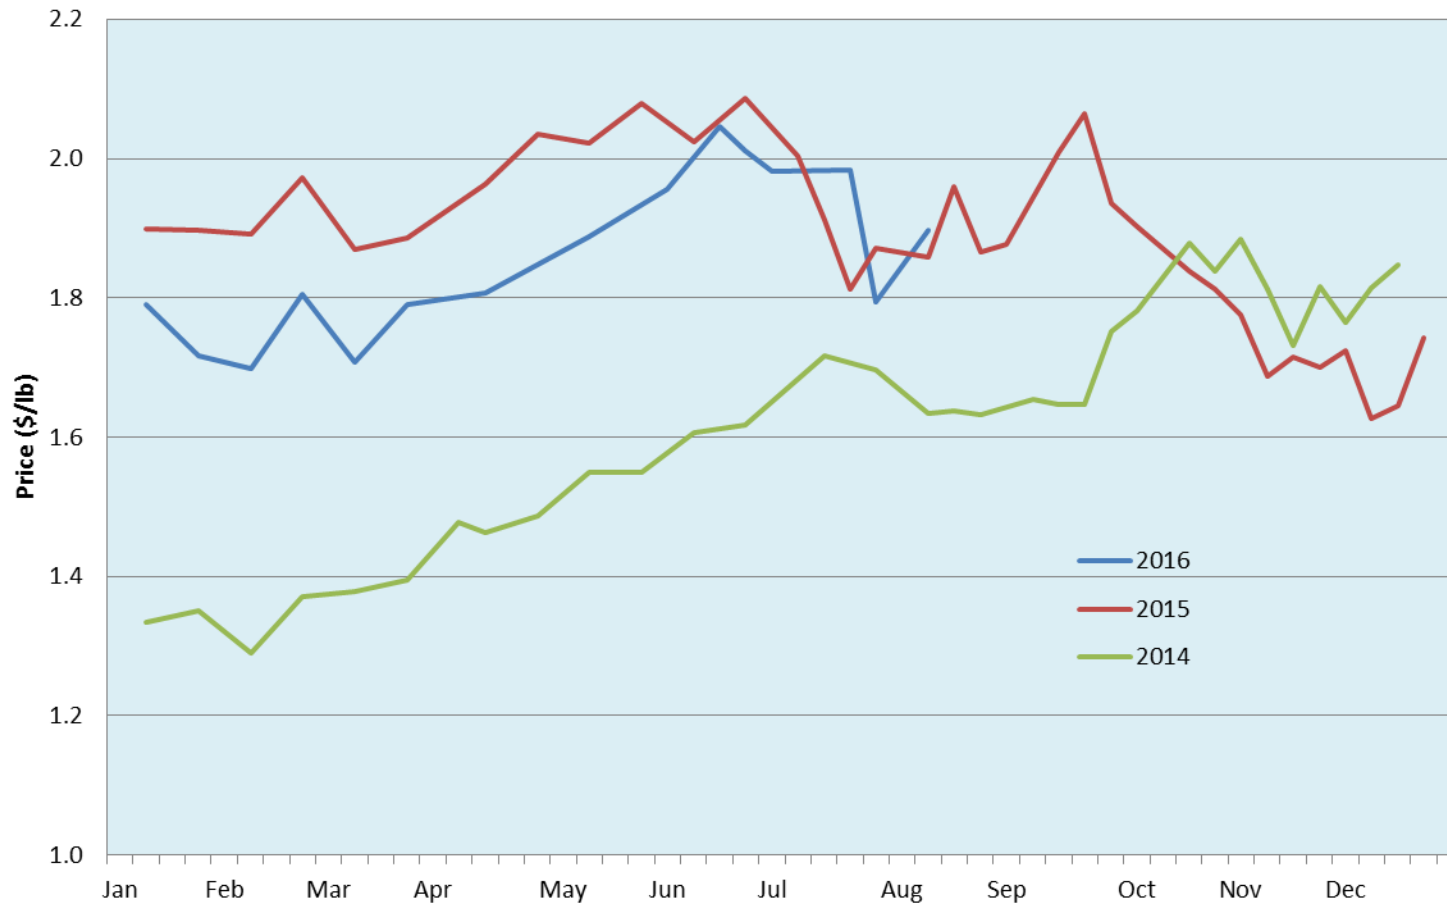

Trends* in auction price for heavy lambs in Alberta

* Due to differences among auctions, prices are reported as 'trends' rather than averages.
Graph is updated only for weeks with three markets reporting prices.