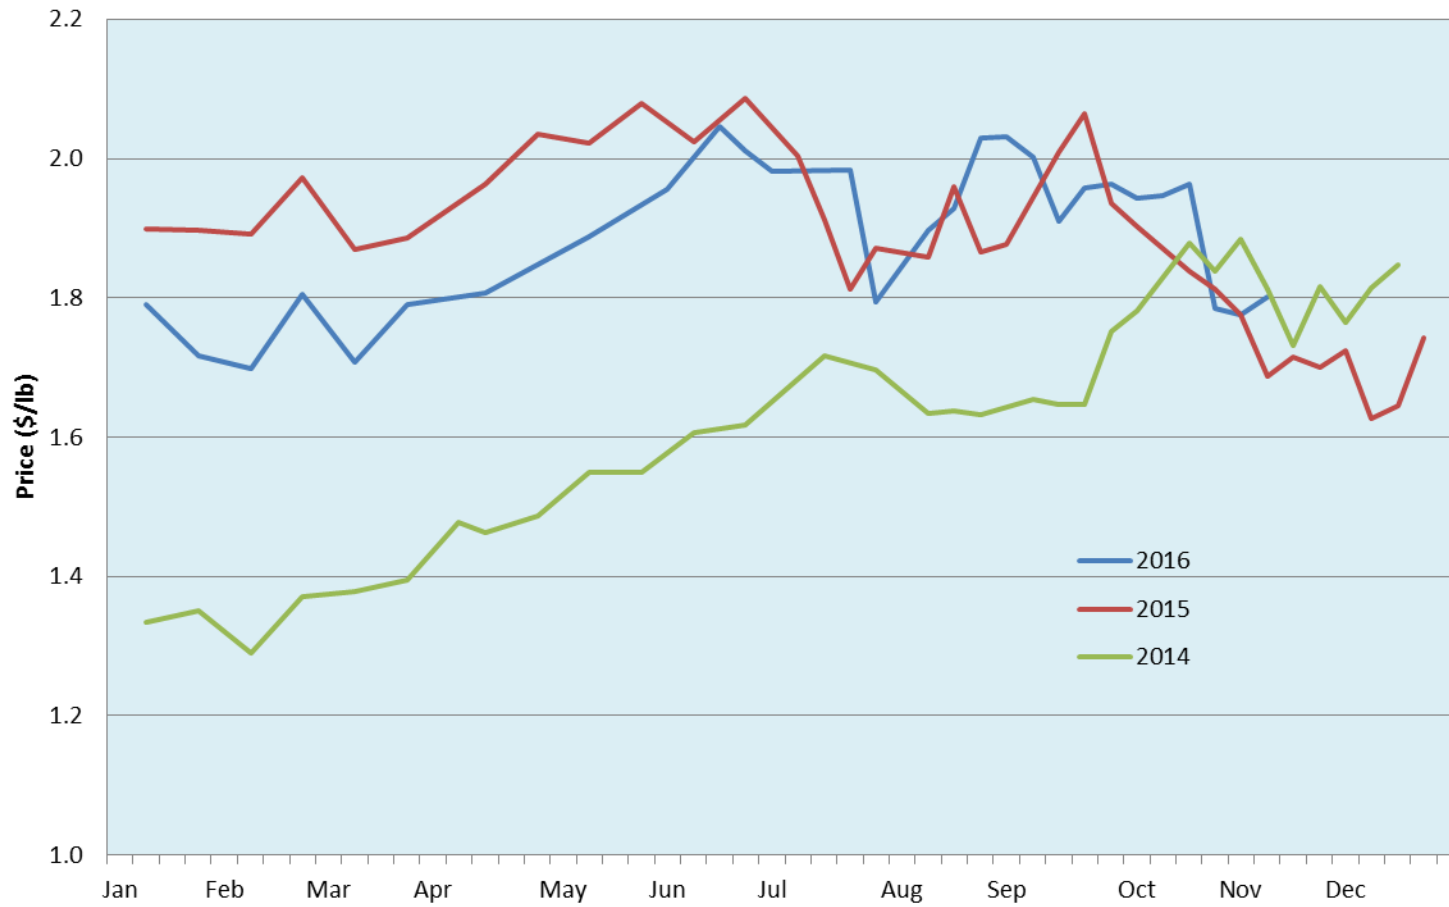

Trends* in auction price for heavy lambs in Alberta

* Due to differences among auctions, prices are reported as 'trends' rather than averages.
Graph is updated only for weeks with three markets reporting prices.