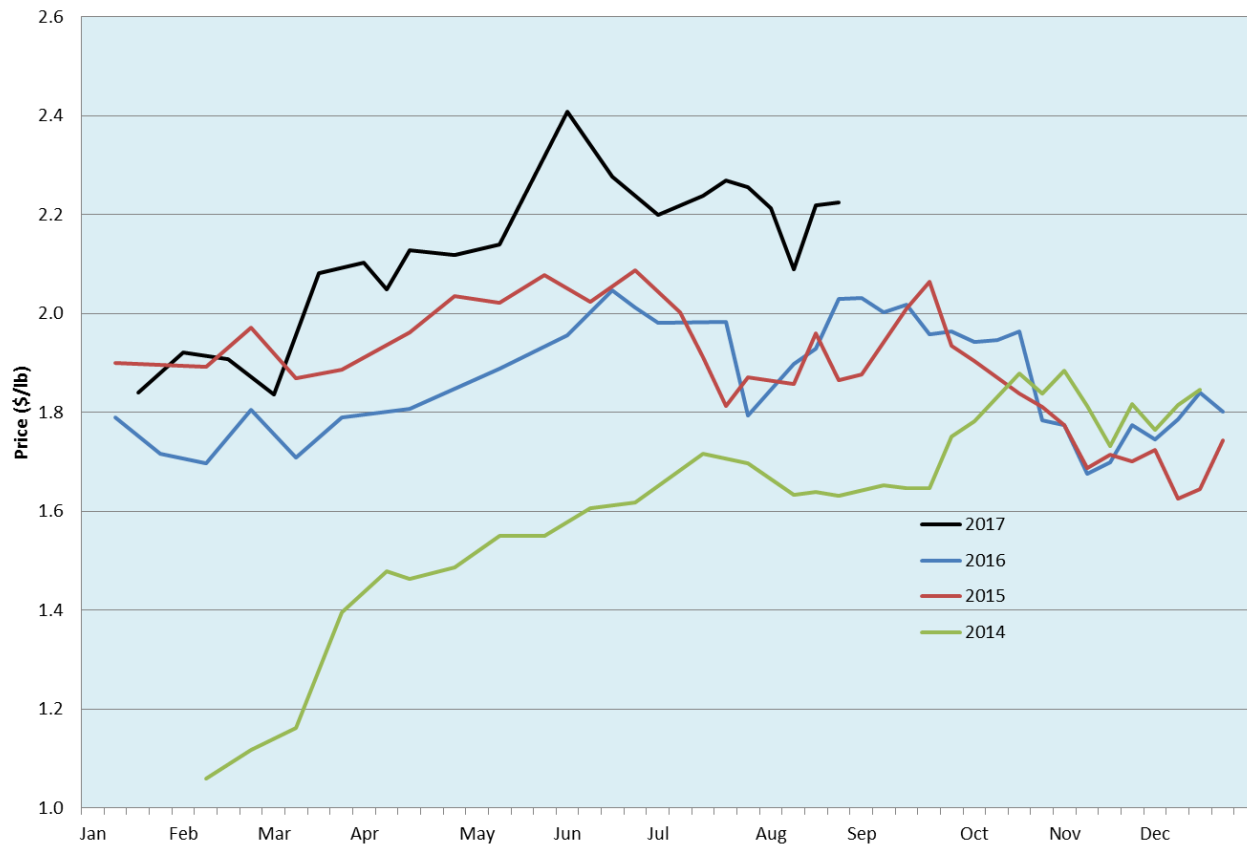

Trends* in auction price for heavy lambs in Alberta

*Due to differences among auctions, prices are reported as 'trends' rather than averages.
This graph is updated on weeks with three markets reporting prices.