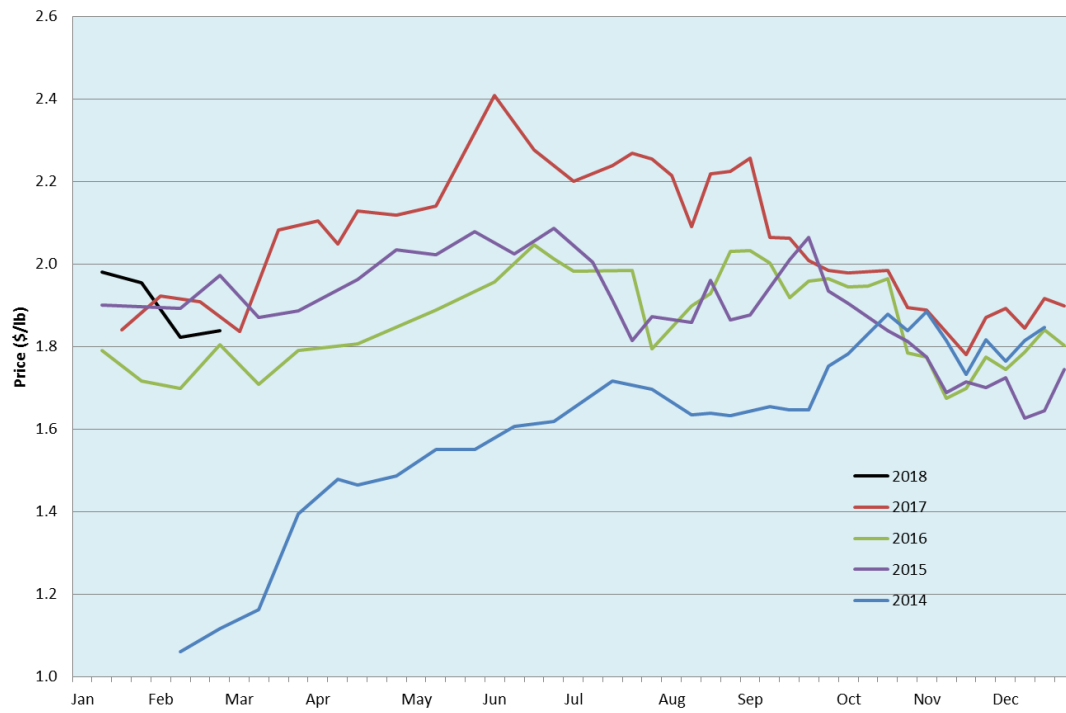

Trends* in auction price for heavy lambs in Alberta

*Due to differences among auctions, prices are reported as 'trends' rather than averages.
This graph is updated on weeks with two or more markets reporting prices.