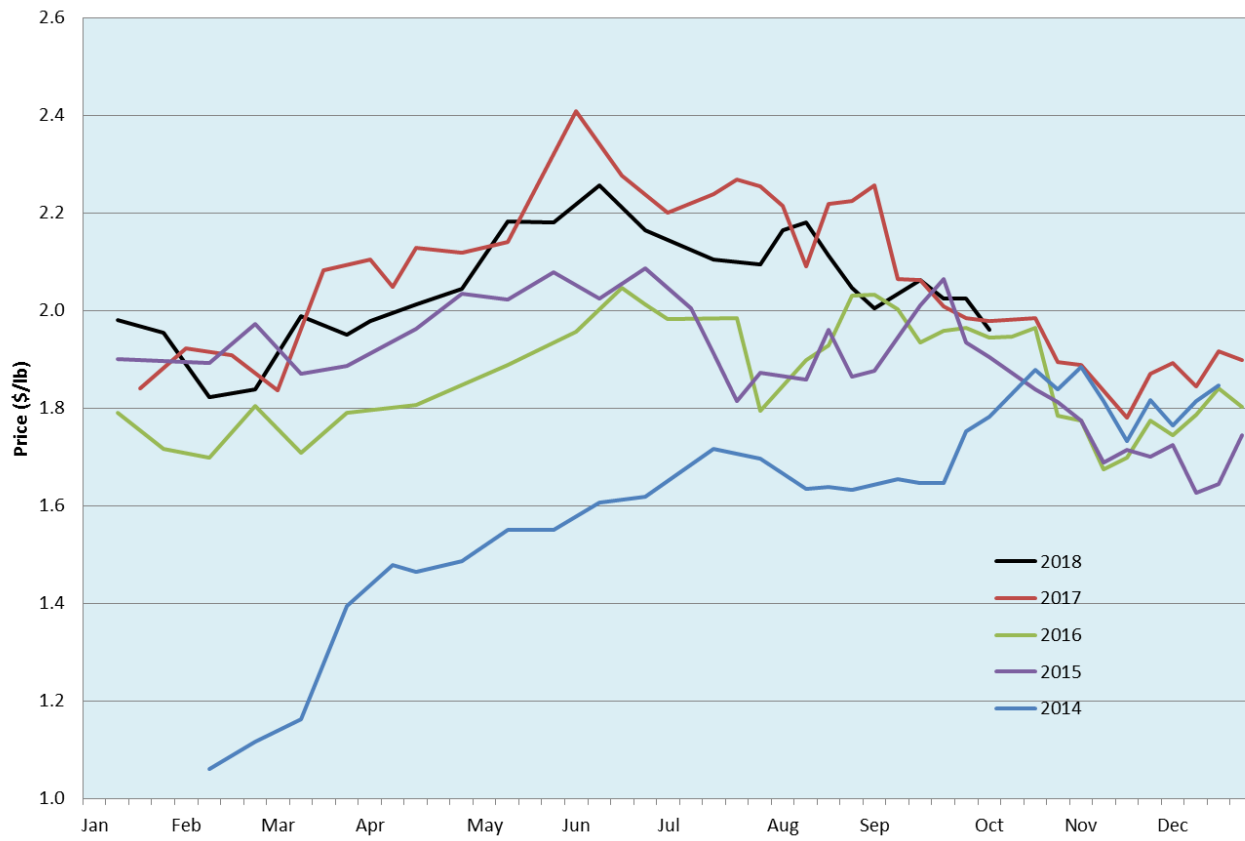

Trends* in auction price for heavy lambs in Alberta

*Due to differences among auctions, prices are reported as 'trends' rather than averages.
This graph is updated on weeks with two or more markets reporting prices.