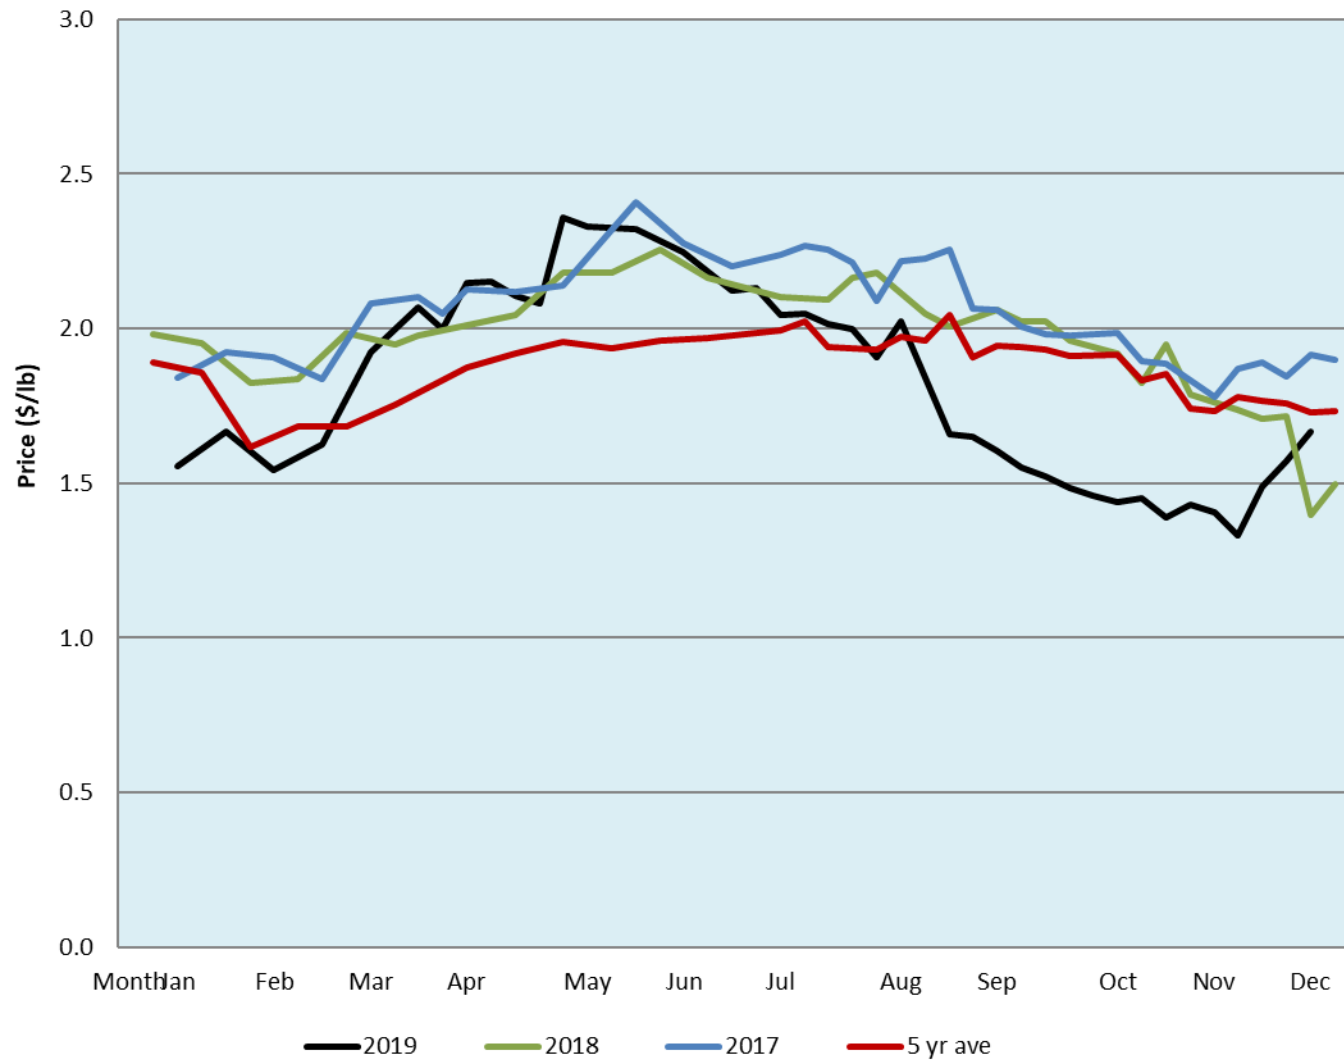

Trends* in auction price for heavy lambs in Alberta

*Due to differences among auctions, prices are reported as 'trends' rather than averages.
This graph is updated on weeks with two or more markets reporting prices.