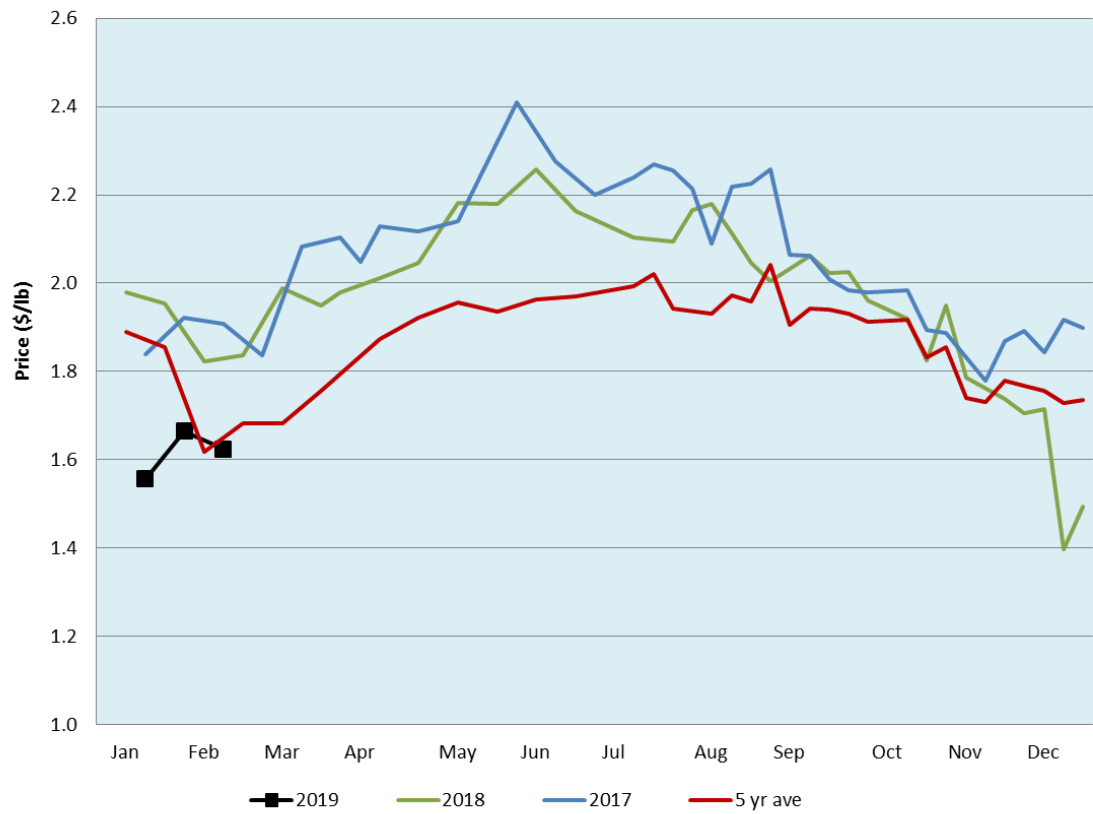

Trends* in auction price for heavy lambs in Alberta

*Due to differences among auctions, prices are reported as 'trends' rather than averages.
This graph is updated on weeks with two or more markets reporting prices.