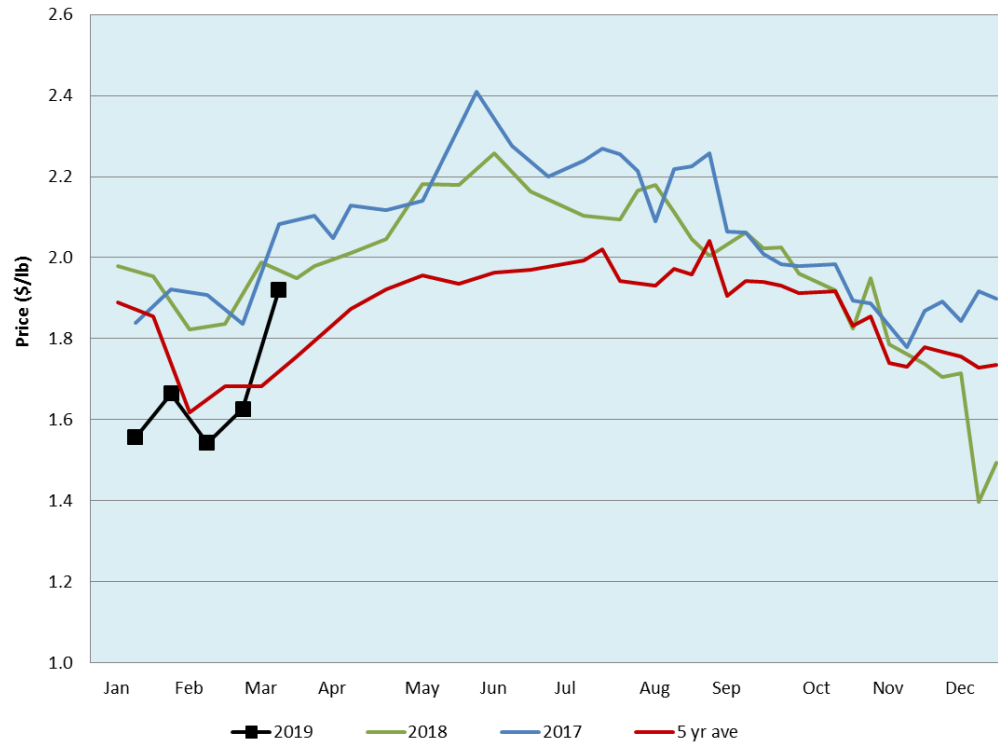

Alberta Live Animal Markets: Visit individual market websites for more information about applicable auction fees and upcoming sales

Date	Sale	Lambs ($/lb)		Lambs ($/lb)		Lambs ($/lb)		Sheep($/lb): Bred ewes $/hd		Head
		Weight (lbs)	low - high	Weight (lbs)	low - high	Weight (lbs)	low - high		low - high	
No sale this week	Beaver Hill www.beaverhillauctions.com	0-54: wool	- - -	70-85: wool	- - -	86-105:wool	- - -	Ewes: wool	- - -	-
		0-54: hair	- - -			86-105:hair	- - -	Ewes: hair	- - -	
		55-69: wool	- - -	70-85: hair	- - -	106+:wool	- - -	Rams: wool	- - -	
		55-69: hair	- - -			Bred Ewes	- - -			
						106+:hair	- - -	Ewe&Lamb(s)	- - -	
19-Mar-19	VJV Westlock www.vjvauction.com	0-69: wool	2.30 - 2.51	70-85: wool	2.20 - 2.45	86-105: wool	2.00 - 2.43	Ewes: wool	1.15 - 1.30	299
						86-105: hair	- - -	Rams: wool	1.10 - 1.30	
		0-69: hair	- - -	70-85: hair	- - -	106+: wool	1.60 - 1.96	Rams: hair	- - -	
						Bred Ewes:wool	- - -			
						106+: hair	- - -	Ewe&Lamb:hair	- - -	
19-Mar-19	Olds Auction www.oldsauction.com	30-50	2.20 - 2.40	70-80	2.40 - 2.50	90-100	2.10 - 2.20	Ewes	0.95 - 1.10	210 (incl.goats)
		50-60	2.30 - 2.40	80-90	2.40 - 2.50	100-110	2.00 - 2.10	Rams	1.00 - 1.10	
		60-70	2.40 - 2.50			110+	1.90 - 2.10	Bred Ewes	- - -	
16-Mar-19	Picture Butte www.picturebutteauction.ca					Feeder	1.88 - 2.10	Slaughter Ewes	1.04 - 1.12	-
						Slaughter	1.74 - 1.77	Feeder Ewes	- - -	
								Ewe&lamb(s)	- - -	
								Bred ewes	- - -	
								Rams	- - -	

Ontario Live Animal Markets

18-Mar-19	OSI www.ontariosheep.org	0-50	3.00 - 3.08	65-80	2.85 - 3.45	95-110	2.58 - 2.61	Sheep	1.10 - 1.58	972
		50-64	3.46 - 3.85	80-95	2.70 - 3.05	110+	2.38 - 2.53			
19-Mar-19	OLEX www.ontariosheep.org	0-50	3.60 - 4.20	65-79	2.80 - 3.58	95-109	2.25 - 2.55	Sheep	1.10 - 1.80	2258
		50-64	3.55 - 4.10	80-94	2.40 - 3.20	110+	2.15 - 2.37			
18-Mar-19	Embrun www.ontariosheep.org	0-50	3.80 - 4.20	65-79	3.25 - 3.55	95-109	2.75 - 3.30	Sheep	1.55 - 2.06	417
		50-64	3.25 - 3.60	80-94	2.90 - 3.40	110+	2.20 - 2.95			
14-Mar-19	Brussels www.ontariosheep.org	0-50	3.30 - 3.50	65-79	3.10 - 3.80	95-109	2.35 - 2.65	Sheep	1.15 - 1.77	437
		50-64	3.90 - 4.10	80-94	3.12 - 3.40	110+	1.95 - 2.23			

Alberta Lamb Producers does not endorse individual markets or verify prices provided.

Trends* in auction price for heavy lambs in Alberta

*Due to differences among auctions, prices are reported as 'trends' rather than averages.
This graph is updated on weeks with two or more markets reporting prices.