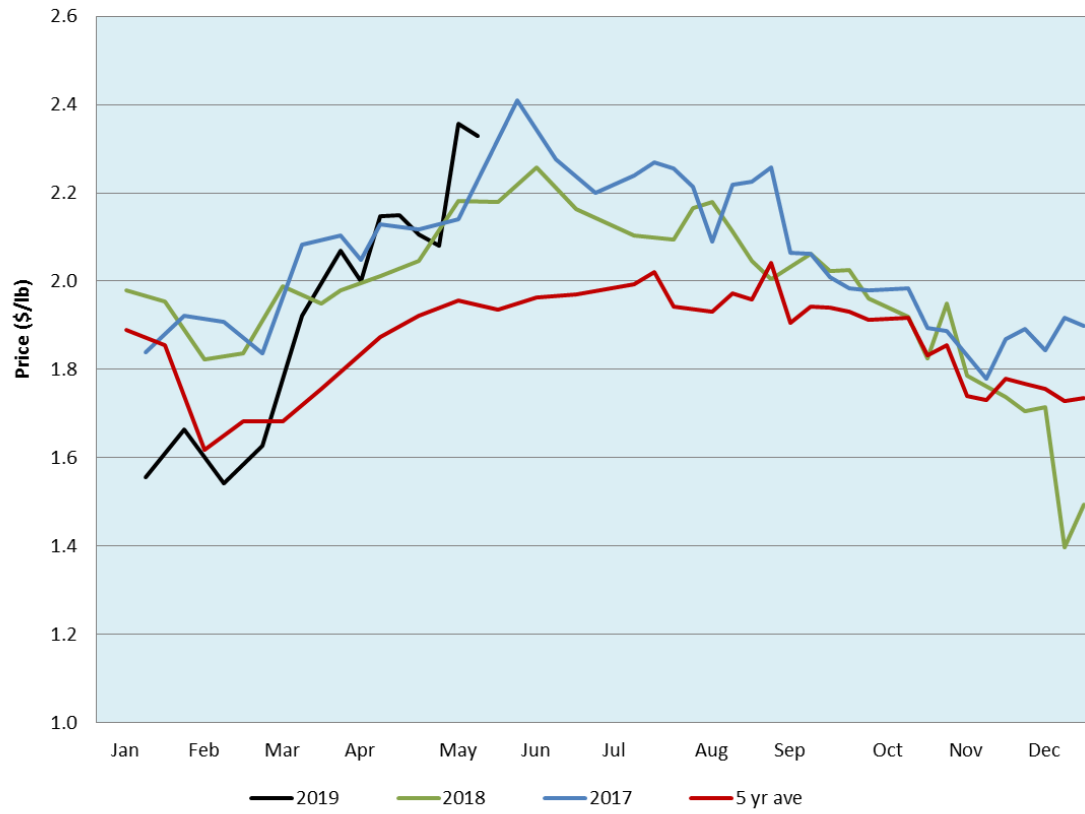

Please contact Alberta Lamb Producers (403-948-1522) if you would like to discontinue this service or have any other comments – thank you.

Alberta Live Animal Markets: Visit individual market websites for more information about applicable auction fees and upcoming sales

Date	Sale	Lambs ($/lb)		Lambs ($/lb)		Lambs ($/lb)		Sheep($/lb): Bred ewes $/hd		Head
		Weight (lbs)	low - high	Weight (lbs)	low - high	Weight (lbs)	low - high		low - high	
13-May-19	Beaver Hill www.beaverhillauctions.com	0-54: wool	2.65 - 3.40	70-85: wool	2.76 - 3.10	86-105:wool	2.40 - 2.90	Ewes: wool	0.95 - 2.10	715
		0-54: hair	2.80 - 3.80			86-105:hair	2.50 - 2.85	Ewes: hair	0.95 - 2.50	
		55-69: wool	2.50 - 3.30	70-85: hair	2.50 - 3.08	106+:wool	2.06 - 2.50	Rams: wool	0.90 - 1.91	
		55-69: hair	2.50 - 3.30			106+:hair	2.00 - 2.35	Rams: hair	0.91 - 1.45	
								Bred Ewes	240 - 300	
						Ewe&Lamb(s)	250 - 330			
No sale this week	VJV Westlock www.vjvauction.com	0-69: wool	- - -	70-85: wool	- - -	86-105: wool	- - -	Ewes: wool	- - -	-
						86-105: hair	- - -	Ewes: hair	- - -	
		0-69: hair	- - -	70-85: hair	- - -	106+: wool	- - -	Rams: wool	- - -	
						106+: hair	- - -	Rams: hair	- - -	
								Bred Ewes:wool	- - -	
14-May-19	Olds Auction www.oldsauction.com	30-50	2.50 - 2.70	70-80	2.50 - 2.70	90-100	2.30 - 2.50	Ewes	1.00 - 1.50	133 (incl.goats)
		50-60	2.50 - 2.90	80-90	2.40 - 2.60	100-110	2.30 - 2.40	Rams	1.00 - 1.40	
		60-70	2.50 - 2.90			110+	2.30 - 2.40	Bred Ewes	- - -	
11-May-19	Picture Butte www.picturebutteauction.ca					Feeder	2.67 - 2.69	Slaughter Ewes	- - -	-
						Slaughter	2.25 - 2.46	Feeder Ewes	- - -	
								Ewe&lamb(s)	- - -	
								Bred ewes	- - -	
								Rams	- - -	

Ontario Live Animal Markets

13-May-19	OSI www.ontariosheep.org	0-50	3.65 - 4.10	65-80	3.50 - 3.80	95-110	3.38 - 3.40	Sheep	1.05 - 1.48	999
		50-64	3.70 - 3.95	80-95	3.33 - 3.78	110+	2.45 - 3.30			
14-May-19	OLEX www.ontariosheep.org	0-50	3.55 - 4.25	65-79	3.05 - 3.50	95-109	2.46 - 3.15	Sheep	1.10 - 1.63	2844
		50-64	3.19 - 3.60	80-94	2.59 - 3.24	110+	2.45 - 3.08			
13-May-19	Embrun www.ontariosheep.org	0-50	3.15 - 3.85	65-79	3.10 - 3.50	95-109	2.85 - 3.15	Sheep	0.90 - 1.32	526
		50-64	3.05 - 3.42	80-94	2.90 - 3.37	110+	1.75 - 2.45			
9-May-19	Brussels www.ontariosheep.org	0-50	3.35 - 3.60	65-79	3.17 - 3.48	95-109	3.19 - 3.41	Sheep	1.06 - 1.37	784
		50-64	3.40 - 3.80	80-94	3.31 - 3.55	110+	1.85 - 3.39			

Alberta Lamb Producers does not endorse individual markets or verify prices provided.

Trends* in auction price for heavy lambs in Alberta

*Due to differences among auctions, prices are reported as 'trends' rather than averages.
This graph is updated on weeks with two or more markets reporting prices.