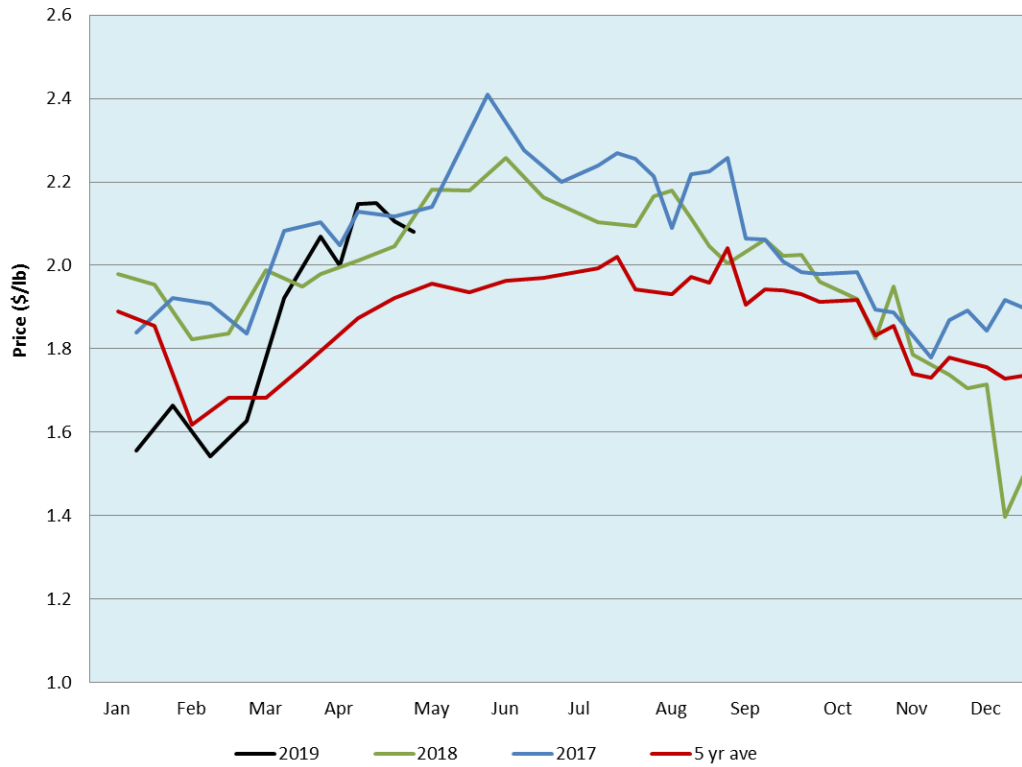

Please contact Alberta Lamb Producers (403-948-1522) if you would like to discontinue this service or have any other comments – thank you.

Alberta Live Animal Markets: Visit individual market websites for more information about applicable auction fees and upcoming sales

Date	Sale	Lambs ($/lb)		Lambs ($/lb)		Lambs ($/lb)		Sheep($/lb): Bred ewes $/hd		Head
		Weight (lbs)	low - high	Weight (lbs)	low - high	Weight (lbs)	low - high		low - high	
29-Apr-19	Beaver Hill www.beaverhillauctions.com	0-54: wool	2.40 - 2.84	70-85: wool	2.40 - 3.10	86-105:wool	2.55 - 3.00	Ewes: wool	0.90 - 1.71	648
		0-54: hair	2.40 - 2.80			86-105:hair	2.22 - 3.00	Ewes: hair	0.90 - 1.41	
		55-69: wool	2.60 - 2.87	70-85: hair	2.65 - 3.10	106+:wool	2.10 - 2.32	Rams: wool	0.94 - 1.51	
		55-69: hair	2.60 - 2.85			106+:hair	1.80 - 2.20	Rams: hair	0.99 - 1.11	
								Bred Ewes	210 - 320	
						Ewe&Lamb(s)	210 - 330			
No sale this week	VJV Westlock www.vjvauction.com	0-69: wool	- - -	70-85: wool	- - -	86-105: wool	- - -	Ewes: wool	- - -	-
						86-105: hair	- - -	Ewes: hair	- - -	
		0-69: hair	- - -	70-85: hair	- - -	106+: wool	- - -	Rams: wool	- - -	
						106+: hair	- - -	Rams: hair	- - -	
								Bred Ewes:wool	- - -	
30-Apr-19	Olds Auction www.oldsauction.com	30-50	2.00 - 2.50	70-80	2.50 - 2.70	90-100	2.30 - 2.50	Ewes	0.90 - 1.20	138 (incl.goats)
		50-60	2.50 - 2.70	80-90	2.50 - 2.70	100-110	2.20 - 2.50	Rams	0.90 - 1.20	
		60-70	2.50 - 2.70			110+	1.90 - 2.00	Bred Ewes	- - -	
Not Available	Picture Butte www.picturebutteauction.ca					Feeder	- - -	Slaughter Ewes	- - -	-
						Slaughter	- - -	Feeder Ewes	- - -	
								Ewe&lamb(s)	- - -	
								Bred ewes	- - -	
								Rams	- - -	

Ontario Live Animal Markets

29-Apr-19	OSI www.ontariosheep.org	0-50	3.40 - 3.45	65-80	3.38 - 3.80	95-110	2.55 - 3.30	Sheep	1.09 - 1.45	829
		50-64	3.50 - 4.00	80-95	2.50 - 3.10	110+	1.90 - 2.95			
30-Apr-19	OLEX www.ontariosheep.org	0-50	3.55 - 4.05	65-79	3.60 - 4.05	95-109	2.78 - 3.39	Sheep	0.98 - 1.50	1848
		50-64	3.60 - 4.00	80-94	2.73 - 3.45	110+	2.48 - 2.88			
29-Apr-19	Embrun www.ontariosheep.org	0-50	- - -	65-79	3.85 - 4.00	95-109	1.85 - 3.55	Sheep	1.04 - 1.65	212
		50-64	3.30 - 4.05	80-94	3.25 - 3.86	110+	3.42 - 3.42			
25-Apr-19	Brussels www.ontariosheep.org	0-50	3.70 - 4.00	65-79	2.70 - 3.68	95-109	2.86 - 2.99	Sheep	1.07 - 1.46	662
		50-64	3.46 - 3.99	80-94	2.82 - 3.17	110+	2.42 - 2.91			

Alberta Lamb Producers does not endorse individual markets or verify prices provided.

Trends* in auction price for heavy lambs in Alberta

*Due to differences among auctions, prices are reported as 'trends' rather than averages.
This graph is updated on weeks with two or more markets reporting prices.