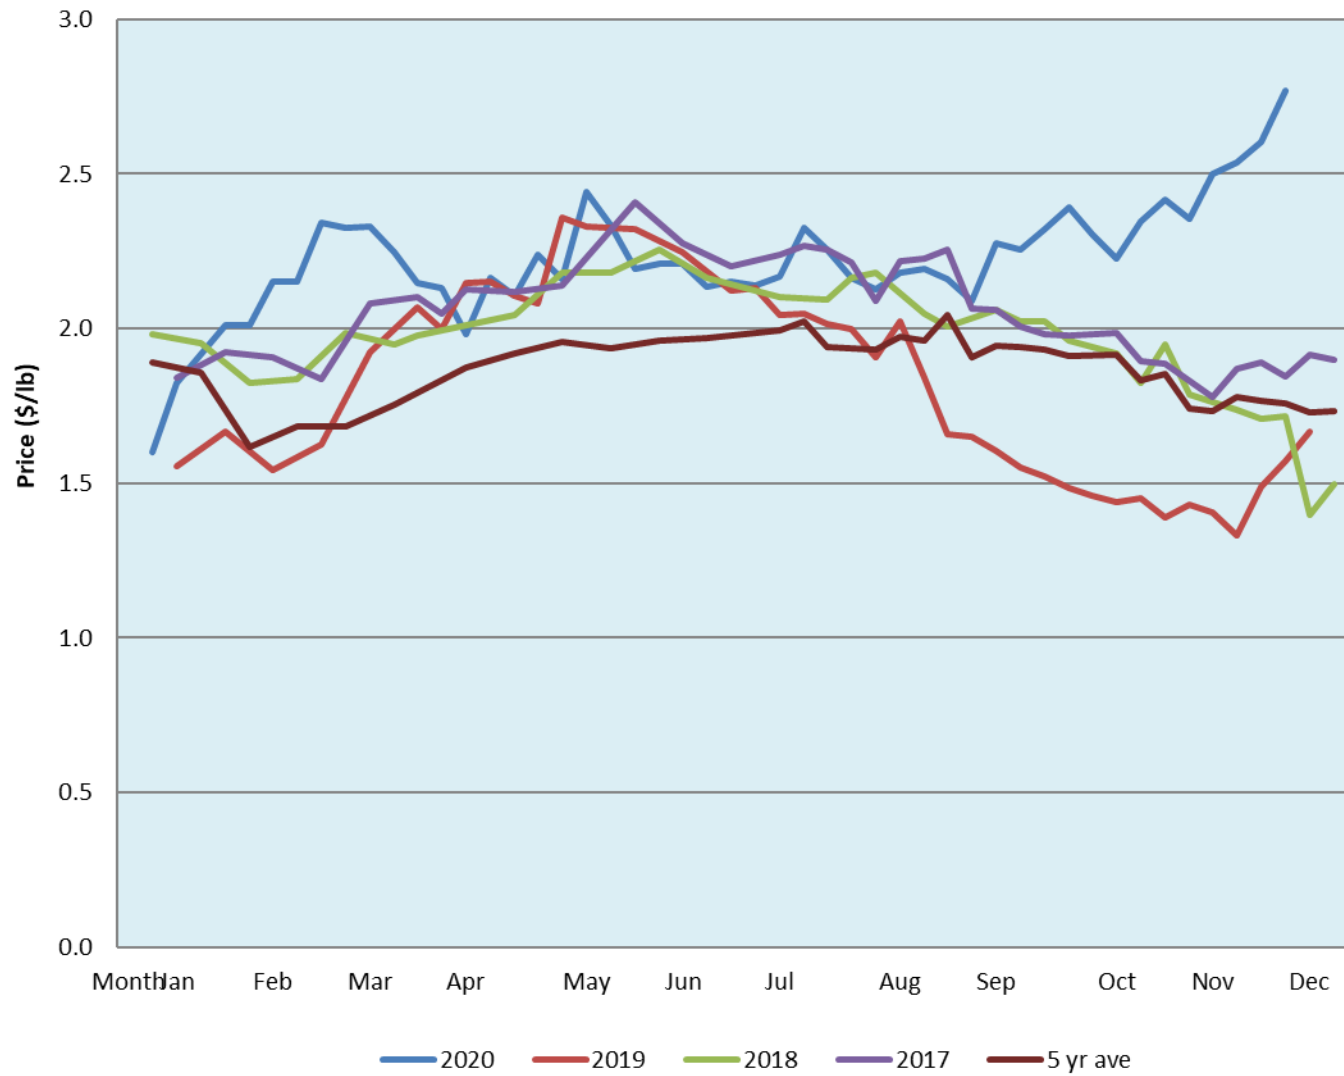

Trends* in auction price for heavy lambs in Alberta

*Due to differences among auctions, prices are reported as 'trends' rather than averages.
This graph is updated on weeks with two or more markets reporting prices.