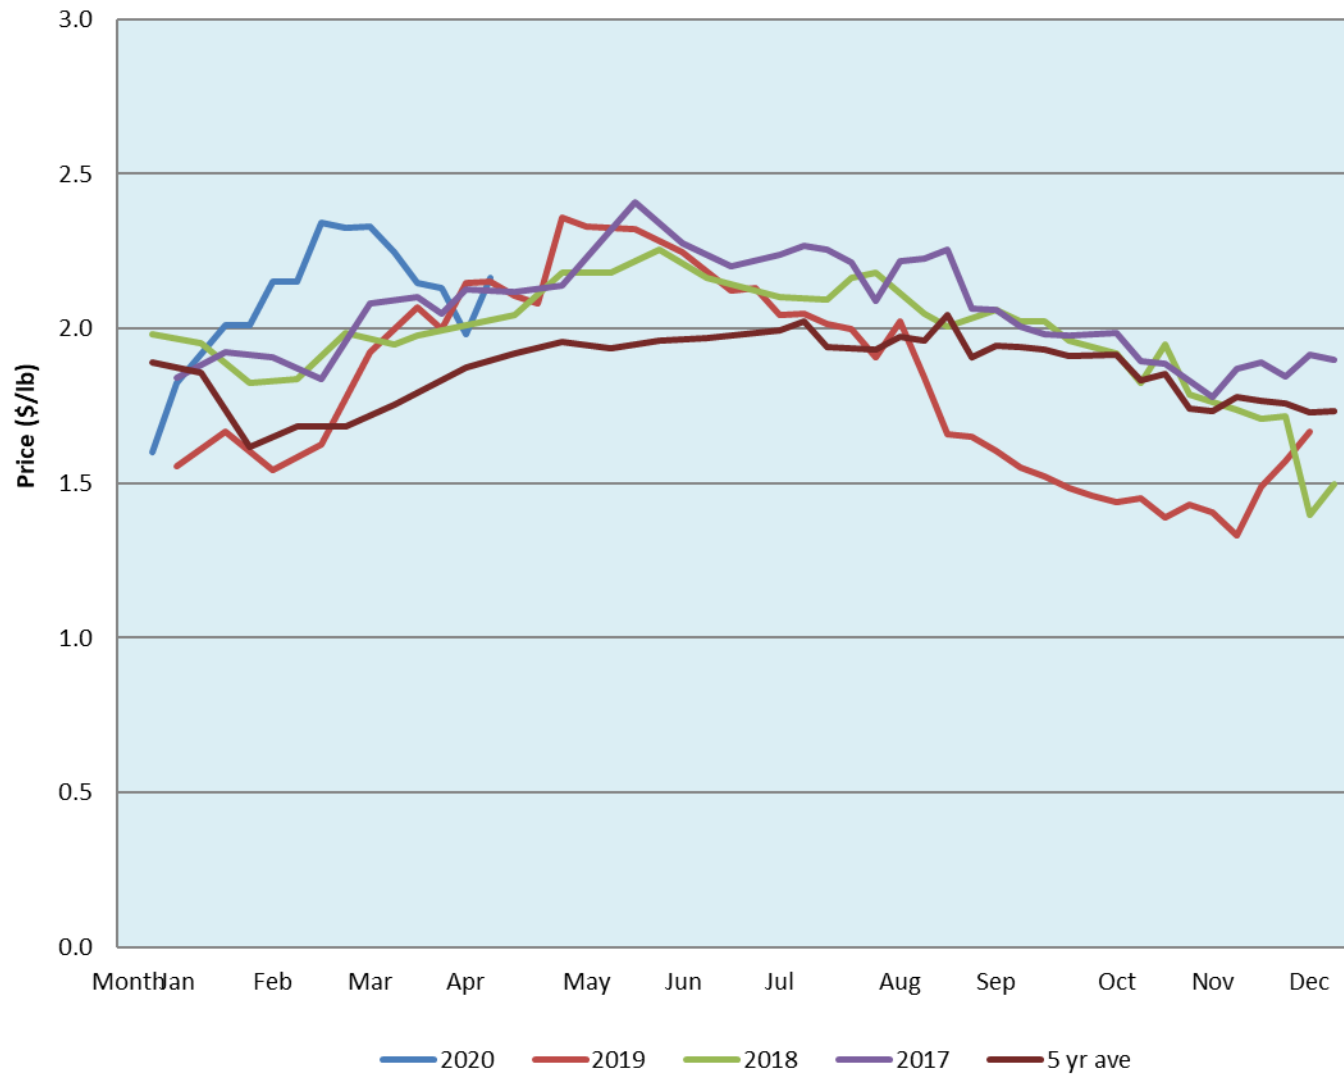

Trends* in auction price for heavy lambs in Alberta

*Due to differences among auctions, prices are reported as 'trends' rather than averages.
This graph is updated on weeks with two or more markets reporting prices.