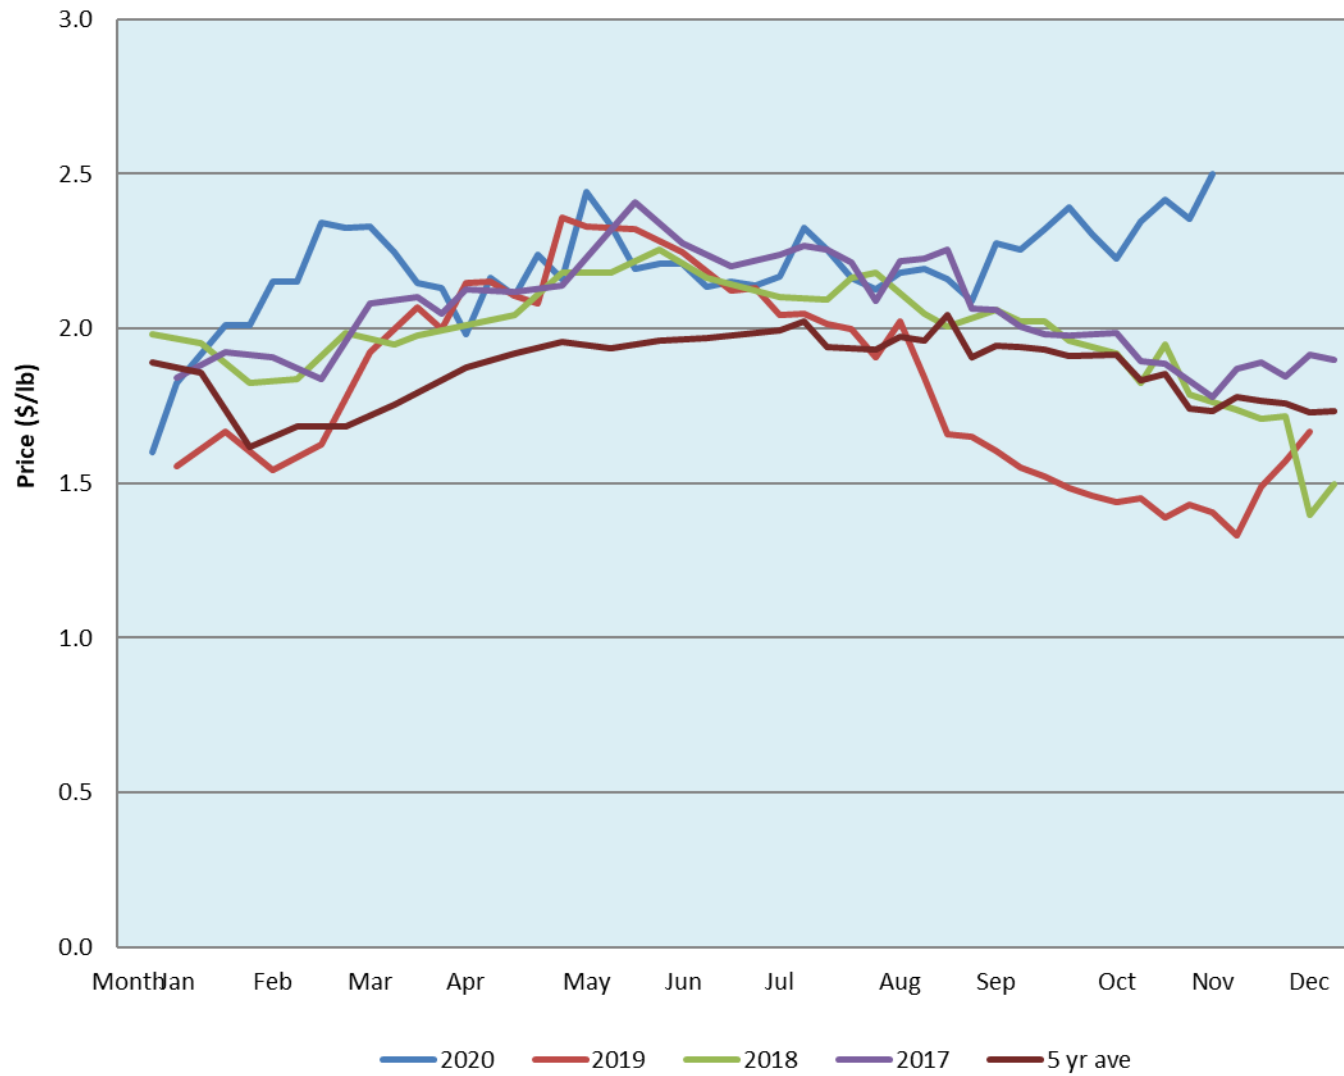

Trends* in auction price for heavy lambs in Alberta

*Due to differences among auctions, prices are reported as 'trends' rather than averages.
This graph is updated on weeks with two or more markets reporting prices.