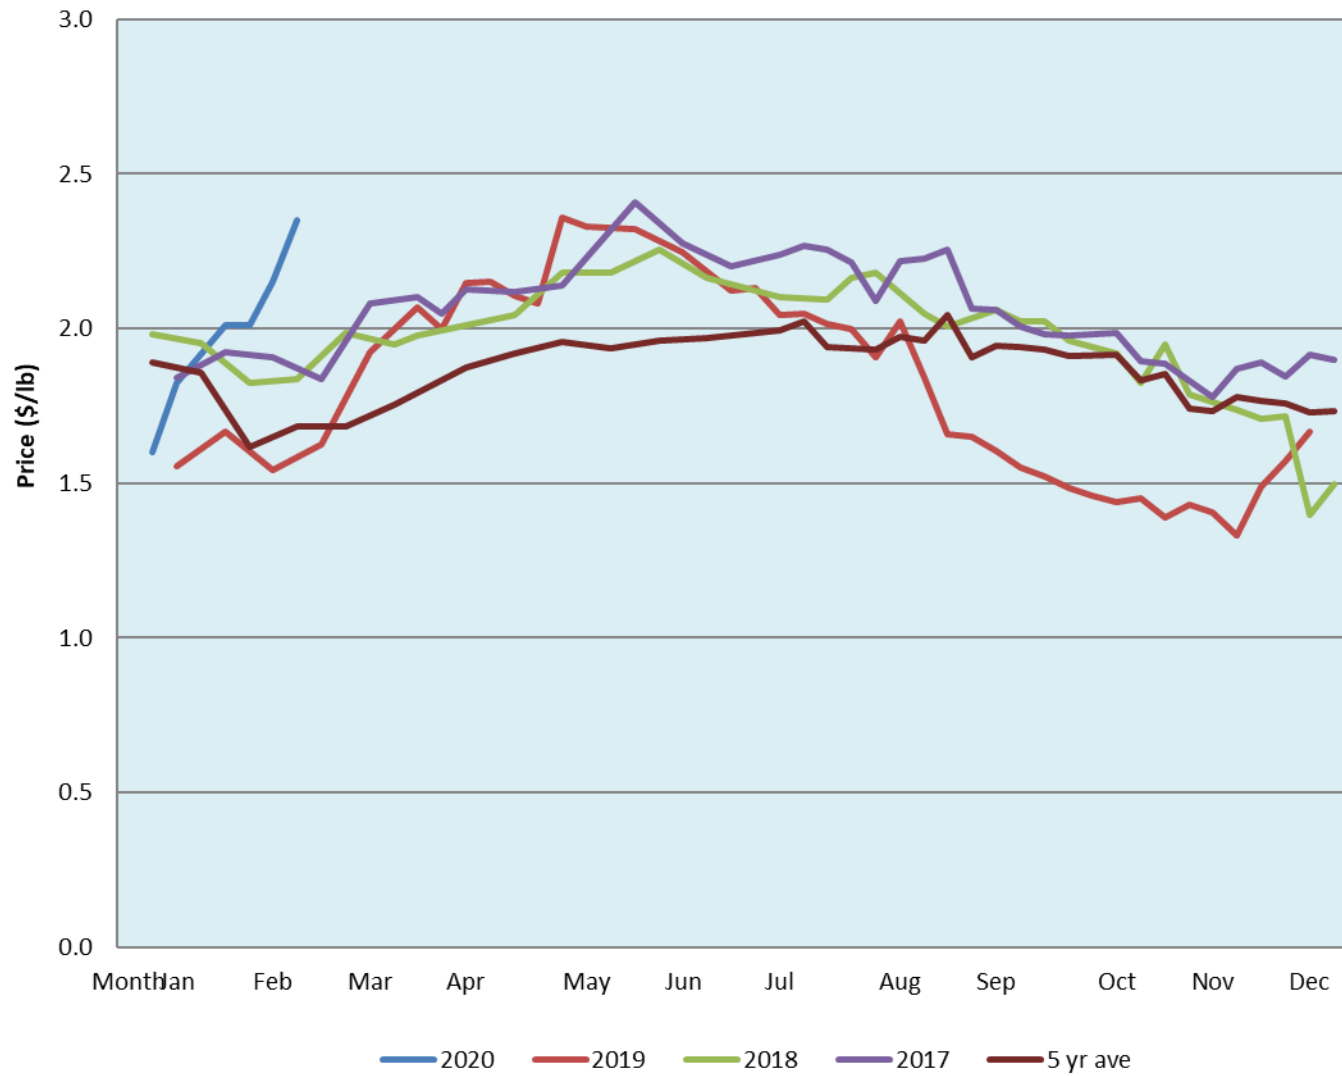

Trends* in auction price for heavy lambs in Alberta

*Due to differences among auctions, prices are reported as 'trends' rather than averages.
This graph is updated on weeks with two or more markets reporting prices.