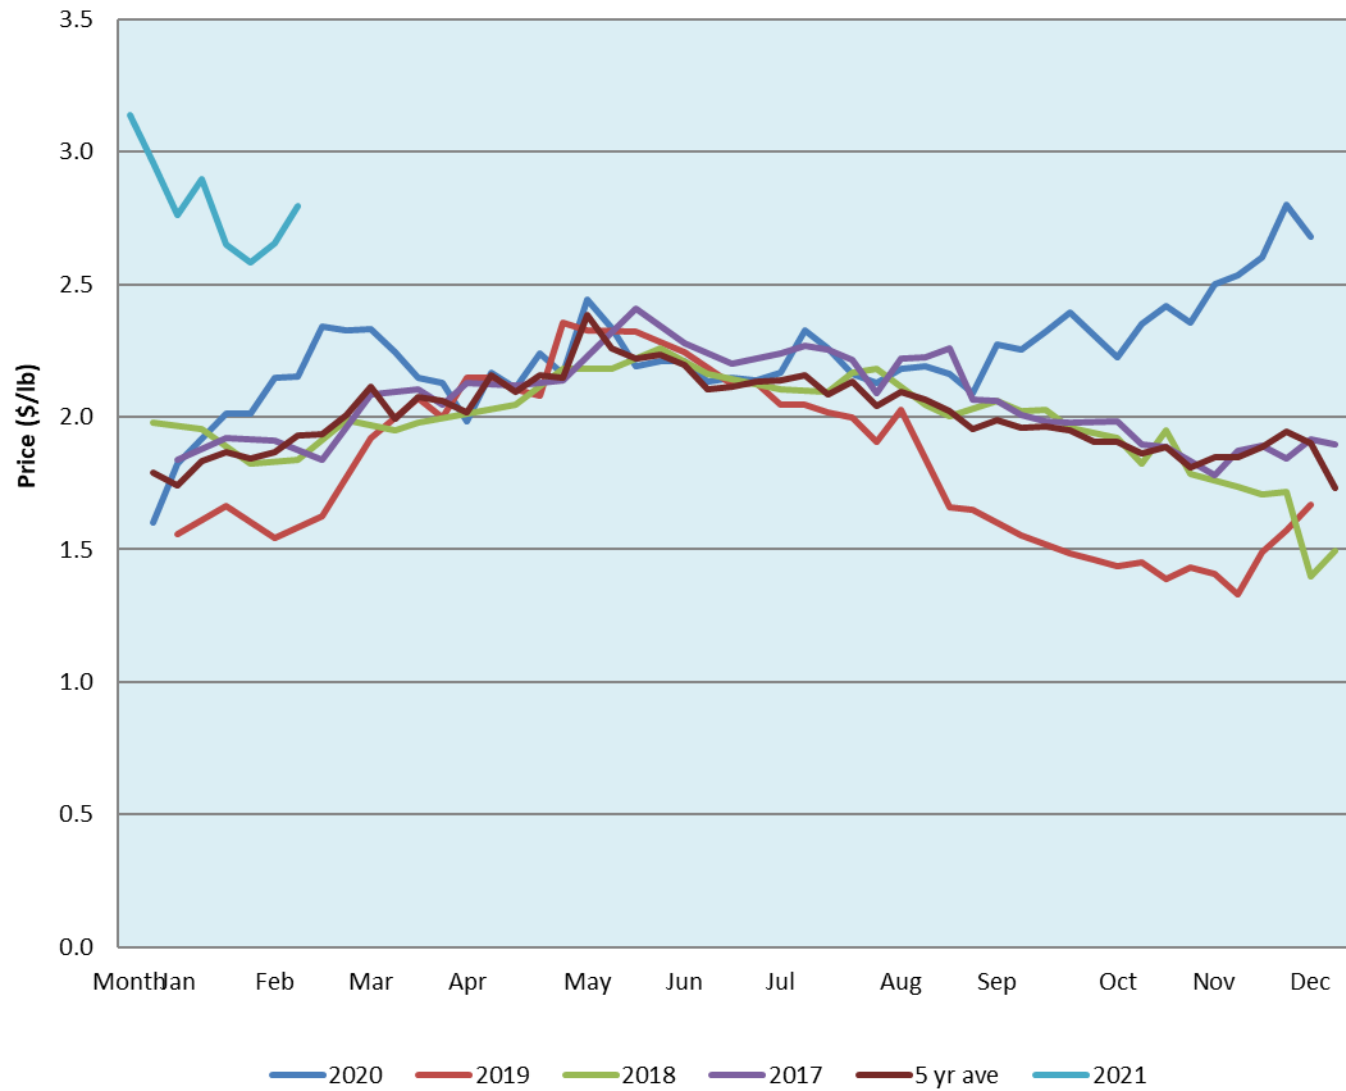

Trends* in auction price for heavy lambs in Alberta

*Due to differences among auctions, prices are reported as 'trends' rather than averages.
This graph is updated on weeks with two or more markets reporting prices.