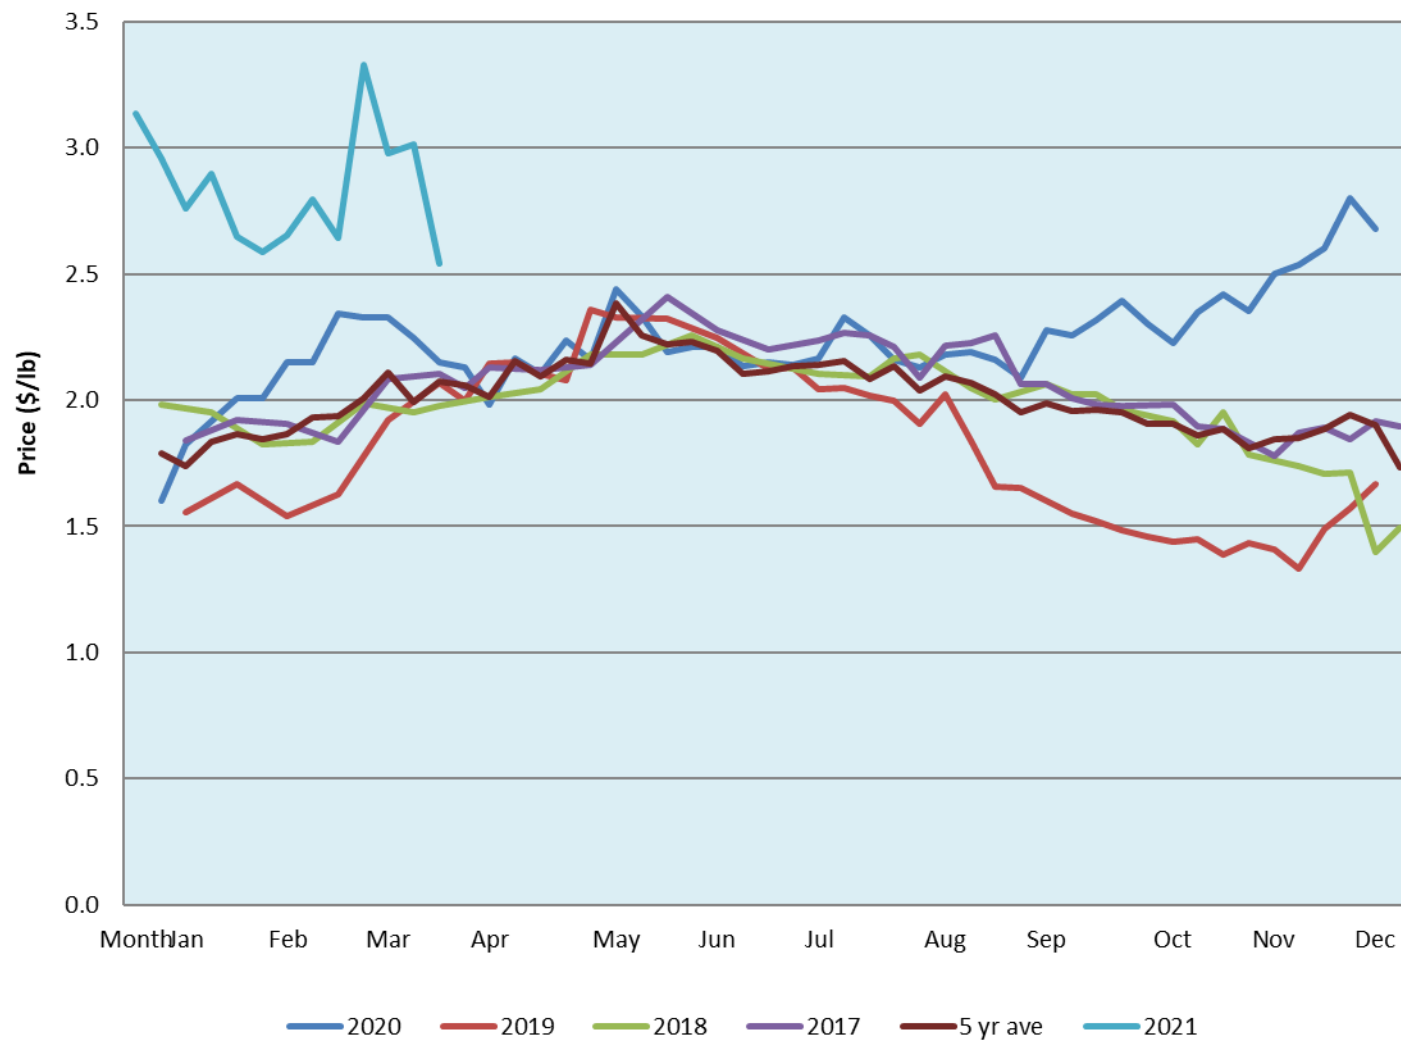

Trends* in auction price for heavy lambs in Alberta

*Due to differences among auctions, prices are reported as 'trends' rather than averages.
This graph is updated on weeks with two or more markets reporting prices.