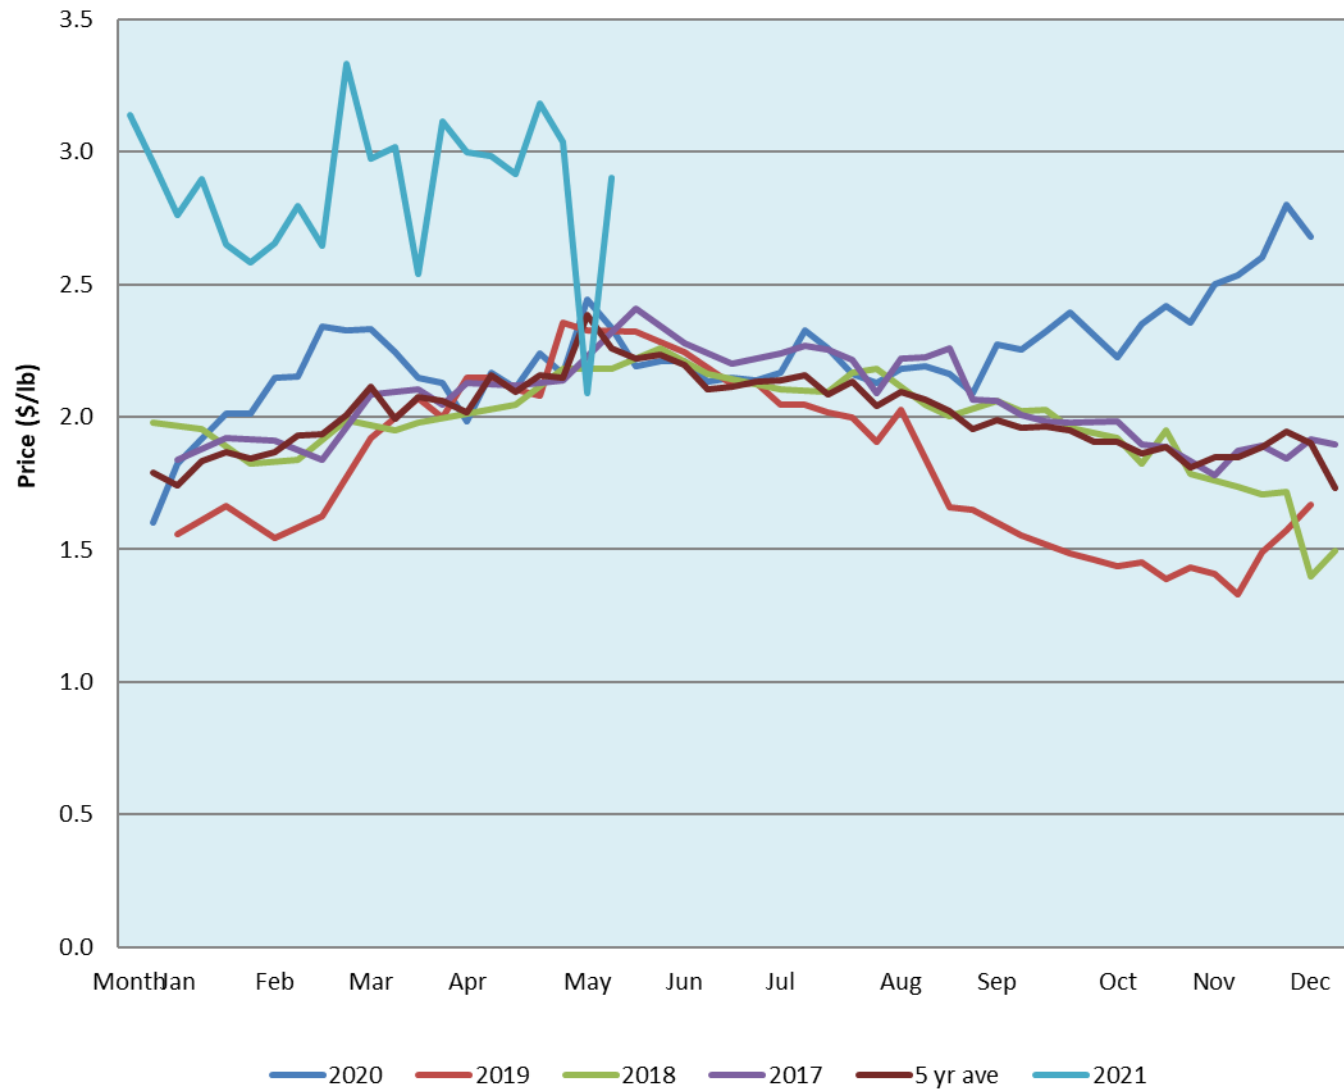

Alberta Live Animal Markets: Visit individual market websites for more information about applicable auction fees and upcoming sales

Date	Sale	Lambs ($/lb)		Lambs ($/lb)		Lambs ($/lb)		Sheep($/lb): Bred ewes $/hd		Head
		Weight (lbs)	low - high	Weight (lbs)	low - high	Weight (lbs)	low - high		low - high	
No sale this week	Beaver Hill www.beaverhillauctions.com	0-54: wool	- - -	70-85: wool	- - -	86-105:wool	- - -	Ewes: wool	- - -	-
		0-54: hair	- - -			86-105:hair	- - -	Ewes: hair	- - -	
		55-69: wool	- - -	70-85: hair	- - -	106+:wool	- - -	Rams: wool	- - -	
		55-69: hair	- - -			106+:hair	- - -	Rams: hair	- - -	
								Bred Ewes	- - -	
				Ewe&Lamb(s)	- - -					
No sale this week	VJV Westlock www.vjvauction.com	0-69: wool	- - -	70-85: wool	- - -	86-105: wool	- - -	Ewes: wool	- - -	-
						86-105: hair	- - -	Ewes: hair	- - -	
		0-69: hair	- - -	70-85: hair	- - -	106+: wool	- - -	Rams: wool	- - -	
								Rams: hair	- - -	
								Bred Ewes:wool	- - -	
				106+: hair	- - -	Ewe&Lamb:hair	- - -			
information unavailable	Olds Auction www.oldsauktion.com	30-50	- - -	70-80	- - -	90-100	- - -	Ewes	- - -	-
		50-60	- - -	80-90	- - -	100-110	- - -	Rams	- - -	
		60-70	- - -			110+	- - -	Bred Ewes	- - -	
Information unavailable	Picture Butte www.picturebutteauction.ca					Feeder	- - -	Slaughter Ewes	- - -	-
						Slaughter	- - -	Feeder Ewes	- - -	
								Ewe&lamb(s)	- - -	
								Bred ewes	- - -	
								Rams	- - -	

Ontario Live Animal Markets

7-Jun-21	OSI www.ontariosheep.org	0-50	3.25 - 3.55	65-80	2.95 - 3.15	95-110	2.70 - 2.90	Sheep	1.61 - 2.40	730
		50-64	3.20 - 3.55	80-95	2.65 - 2.88	110+	0.00 - 0.00			
8-Jun-21	OLEX www.ontariosheep.org	0-50	3.85 - 4.50	65-79	2.83 - 3.25	95-109	2.54 - 2.78	Sheep	1.53 - 2.25	2478
		50-64	3.29 - 3.60	80-94	2.60 - 2.83	110+	2.30 - 2.61			
7-Jun-21	Embrun www.ontariosheep.org	0-50	3.70 - 3.70	65-79	2.74 - 3.10	95-109	2.69 - 3.04	Sheep	0.97 - 2.10	302
		50-64	2.85 - 3.30	80-94	2.69 - 3.07	110+	2.57 - 2.84			
3-Jun-21	Brussels www.ontariosheep.org	0-50	3.25 - 4.02	65-79	2.80 - 3.07	95-109	2.60 - 2.68	Sheep	1.15 - 2.35	765
		50-64	3.06 - 3.37	80-94	2.65 - 2.77	110+	2.62 - 2.70			

Alberta Lamb Producers does not endorse individual markets or verify prices provided.

Trends* in auction price for heavy lambs in Alberta

*Due to differences among auctions, prices are reported as 'trends' rather than averages.
This graph is updated on weeks with two or more markets reporting prices.