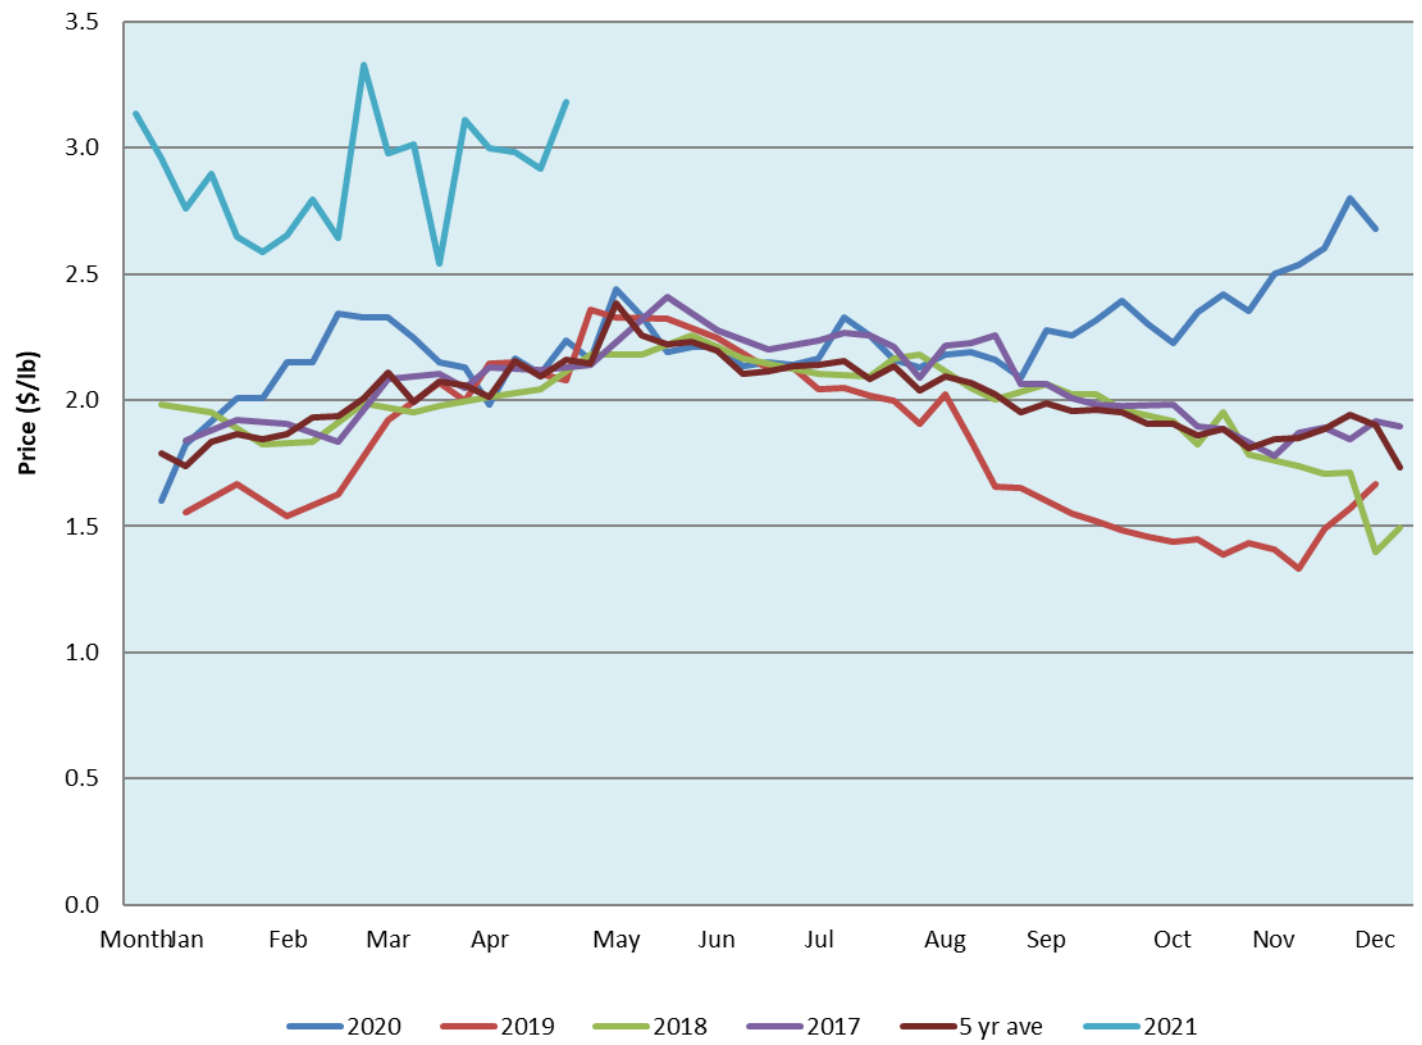

Trends* in auction price for heavy lambs in Alberta

*Due to differences among auctions, prices are reported as 'trends' rather than averages. This graph is updated on weeks with two or more markets reporting prices.