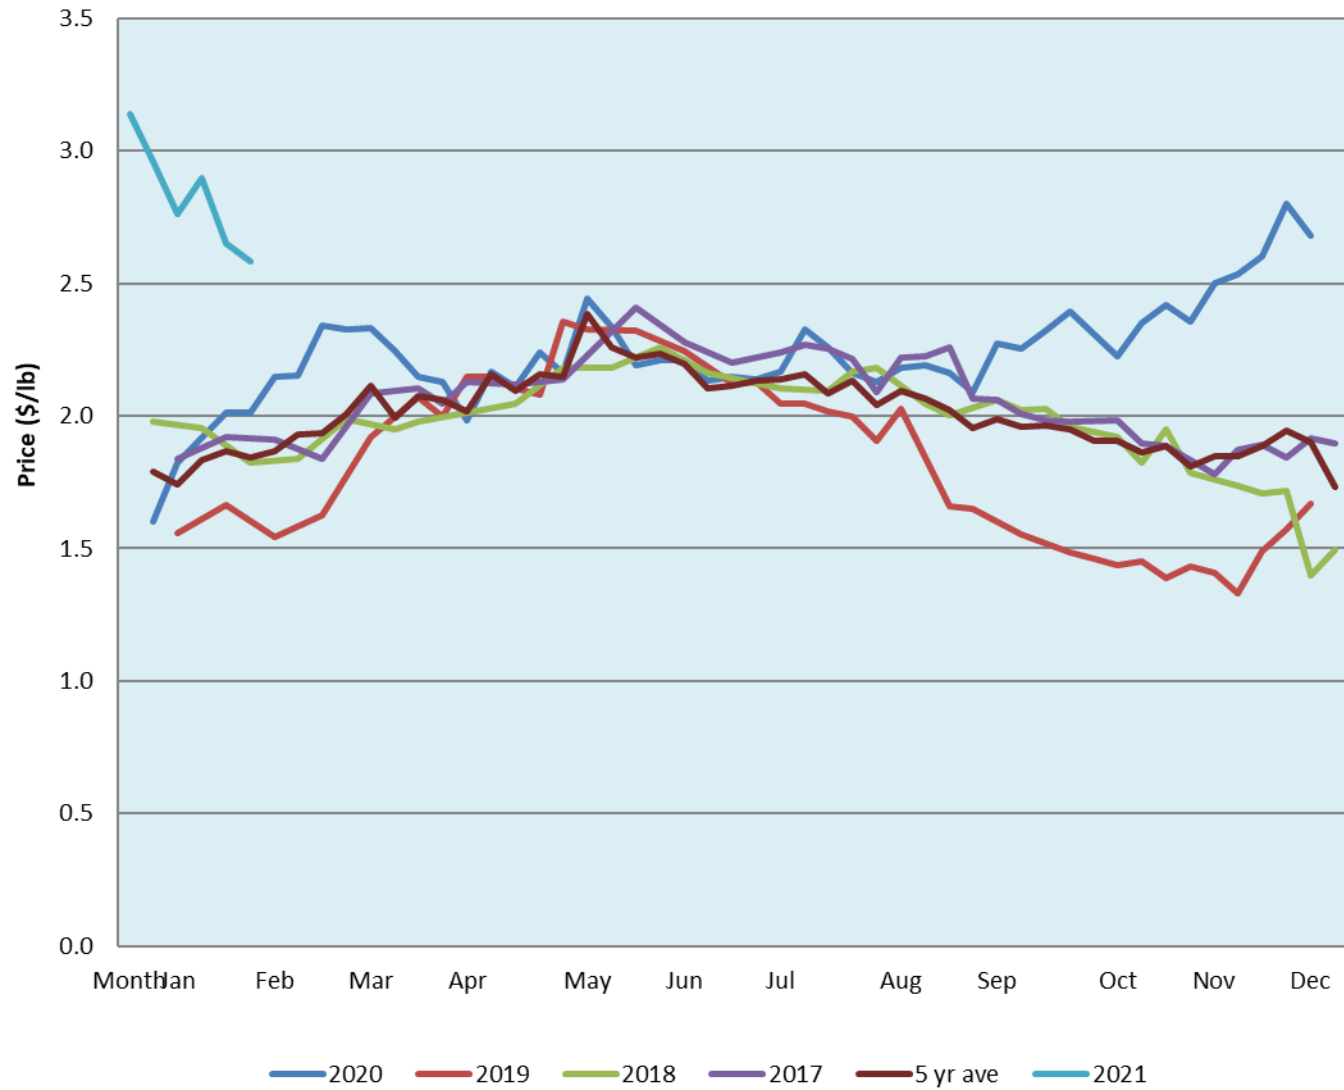

Trends* in auction price for heavy lambs in Alberta

*Due to differences among auctions, prices are reported as 'trends' rather than averages.
This graph is updated on weeks with two or more markets reporting prices.