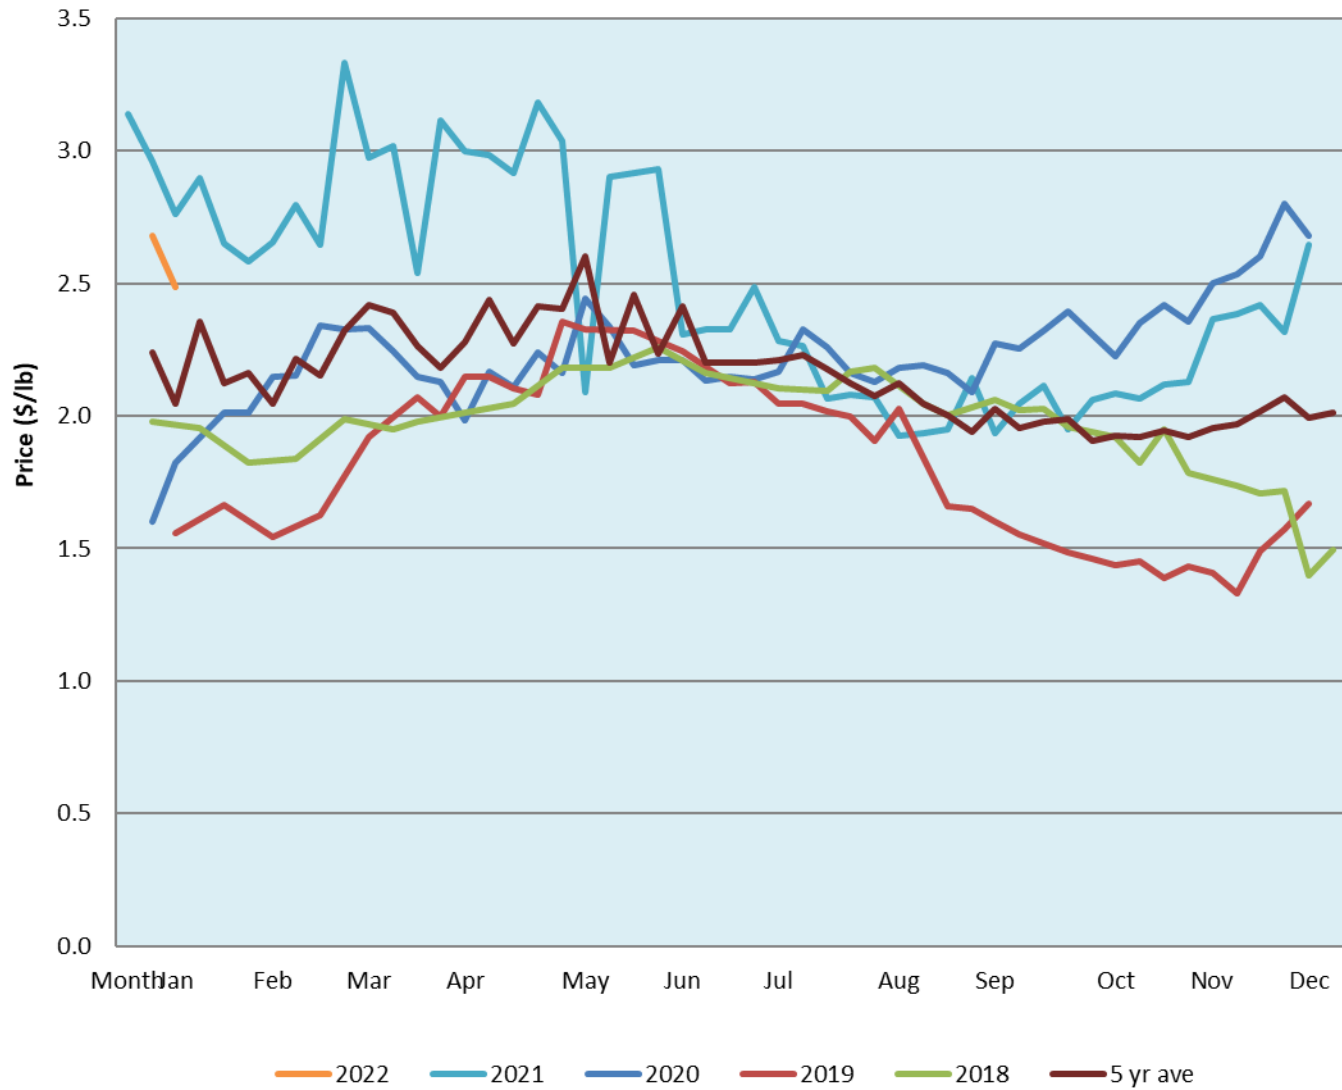

Alberta Live Animal Markets: Visit individual market websites for more information about applicable auction fees and upcoming sales.

Date	Sale	Lambs ($/lb)			Lambs ($/lb)			Lambs ($/lb)			Sheep($/lb): Bred ewes $/hd		Total Head		
		Weight (lbs)	Head	low - high	Weight (lbs)	Head	low - high	Weight (lbs)	Head	low - high	low - high	low - high			
No sale this week	Beaver Hill www.beaverhillauctions.com	0-54: wool	-	0.00 - 0.00	70-85: wool	-	0.00 - 0.00	86-105:wool	-	0.00 - 0.00	Ewes: wool	0.00 - 0.00	0		
		0-54: hair	-	0.00 - 0.00				86-105:hair			-	0.00 - 0.00		Ewes: hair	0.00 - 0.00
		55-69: wool	-	0.00 - 0.00	70-85: hair	-	0.00 - 0.00	106+:wool	-	0.00 - 0.00	Rams: wool	0.00 - 0.00			
		55-69: hair	-	0.00 - 0.00				106+:hair			-	0.00 - 0.00		Rams: hair	0.00 - 0.00
			-								-			Bred Ewes	0.00 - 0.00
								-	0.00 - 0.00	Ewe&Lamb(s)	0.00 - 0.00				
No sale this week	VJV Westlock www.vjvauction.com	0-69: wool	-	- - -	70-85: wool	-	- - -	86-105: wool	-	- - -	Ewes: wool	- - -	-		
			-					86-105: hair			-	- - -		Ewes: hair	- - -
			-		70-85: hair	-	- - -	106+: wool	-	- - -	Rams: wool	- - -			
		0-69: hair	-	- - -				106+: hair			-	- - -		Rams: hair	- - -
			-								-			Bred Ewes:wool	- - -
								-	- - -	Ewe&Lamb:hair	- - -				
information unavailable	Olds Auction www.oldsauktion.com	30-50	-	- - -	70-80	-	- - -	90-100	-	- - -	Ewes	- - -	-		
		50-60	-	- - -	80-90	-	- - -	100-110	-	- - -	Rams	- - -			
		60-70	-	- - -				110+	-	- - -	Bred Ewes	- - -		(incl.goats)	
15-Jan-22	Picture Butte www.picturebutteauction.ca							Feeder	-	2.7 - 2.98	Slaughter Ewes	1.25 - 1.33	-		
								Slaughter	-	2.37 - 2.60	Feeder Ewes	- - -			
											Ewe&lamb(s)	- - -			
											Bred ewes	- - -			
										Rams	1.45 - 1.65				

Ontario Live Animal Markets

17-Jan-22	OSI www.ontariosheep.org	0-50	22	3.35 - 3.55	65-80	72	3.50 - 4.23	95-110	37	3.275 - 3.52	Sheep	1.83 - 2.43	490
		50-64	55	3.35 - 4.10	80-95	35	3.40 - 3.55	110+	10	3.025 - 3.40			
18-Jan-22	OLEX www.ontariosheep.org	0-50	19	5.23 - 6.15	65-79	442	4.03 - 4.65	95-109	331	3.35 - 3.75	Sheep	1.40 - 2.25	1854
		50-64	221	4.50 - 4.70	80-94	259	3.75 - 4.35	110+	363	2.93 - 3.40			
17-Jan-22	Embrun www.ontariosheep.org	0-50	2	4.90 - 4.90	65-79	32	4.2 - 4.35	95-109	24	3.48 - 3.75	Sheep	1.55 - 2.30	141
		50-64	28	4.35 - 4.70	80-94	45	3.7 - 3.95	110+	5	2.65 - 3.00			
13-Jan-22	Brussels www.ontariosheep.org	0-50	8	4.8 - 4.80	65-79	48	3.725 - 4.53	95-109	34	3.03 - 3.14	Sheep	1.18 - 2.13	257
		50-64	34	4.29 - 4.85	80-94	37	3.47 - 3.75	110+	12	2.95 - 3.12			

Alberta Lamb Producers does not endorse individual markets or verify prices provided.

Trends* in auction price for heavy lambs in Alberta

*Due to differences among auctions, prices are reported as 'trends' rather than averages.
This graph is updated on weeks with two or more markets reporting prices.